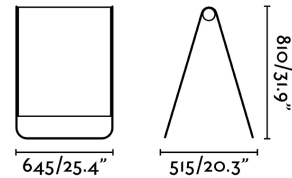

Specifications

| | |
|------------------------------|-----------------------------|
| Bulb: | LED 18W 3000K |
| Bulb included: | Yes |
| Transformer: | Driver |
| Transformer included: | Yes |
| Voltage: | 100-240V |
| Operating Frequency: | |
| IP: | 65 |
| Class: | II |
| Material: | Aluminium and textile shade |
| Designer: | FARO LAB |
| Recommended bulb: | |
| Net Weight: | 2.10 kg |