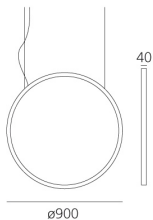

"O" - Suspension

Elemental

IP67   

LUMINAIRE

- Watt: **43W**
- Delivered lumens output: **1595lm**
- CCT: **3000K**
- Efficiency: **82%**
- Efficacy: **37.10lm/W**
- CRI: **90**

Notes

DESCRIPTION

"O" is an attempt to reconcile the needs of the natural and the urban environment. Darkness and disappearance will be the contribution of "O" to nature and public spaces. Alejandro Aravena The more the planet becomes urban, the more we appreciate the value of natural spaces. The cities with the highest quality of life are those that were visionary enough to keep portions of untouched nature within their foot print and transform them into public spaces. The problem is that the forces that govern nature and modern urban life, even if guided by good will, tend to pull in opposite directions. One of the strongest intrusions in the natural order (and yet one of that remains almost unnoticed) is the disappearance of darkness in our cities. In the attempt to make parks safe, we not only invade them with poles and cables. But we alter forever the circadian rhythm that is crucial for the existence of species, both animal and vegetal. Our strategy is twofold: on one hand is to design a light for public spaces that when is not in use can be as imperceptible as possible; light without a lamp. On the other hand is to take advantage of different types of sensors so that light appears just when needed, light only on demand.

PRODUCT CODE: T072030

FEATURES

- Article Code: **T072030**
- Colour: **Black**
- Installation: **Suspension**
- Material: **Aluminium, Silicone diffuser**
- Series: **Architectural Outdoor**
- Environment: **Outdoor**
- design by: **Elemental**

DIMENSIONS

- Width: **cm 4**
- Diameter: **cm 90**

SOURCES INCLUDED

- Category: **Led**
- Number: **1**
- Watt: **30W**
- Color temperature (K): **2700K**
- CRI: **90**