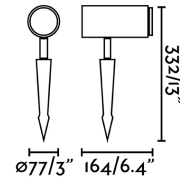

PLOM LED Dark grey projector with spike

Ref. 70913

LED spike for outdoor lighting made of aluminum. PLOM it is ideal to light up gardens and terraces, focusing its light wherever you need. This lamp can be adjusted. The light beam can be regulated thanks to the telescopic opening system.

Specifications

Bulb:	CREE LED 8.5W 3000K 200lm-635Lm
Bulb included:	Yes
Transformer:	Driver
Transformer included:	Yes
Voltage:	100-240V
Operating Frequency:	
IP:	64
Class:	I
Material:	Aluminium and PMMA diffuser
Recommended bulb:	
Length:	160 mm
Net Width:	80 mm
Height:	380 mm
Diameter:	77 Ø
Net Weight:	0.94 kg
Volume:	0.00475 m3