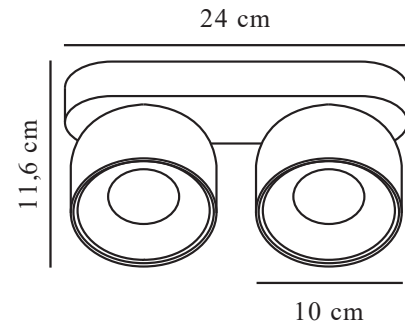

PITCHER 2-SPOT | SPOT LIGHT | WHITE

2310410101

nordlux®

Item Number: 2310410101

EAN: 5704924016196

TUN: 2326263

Colour: White

Primary material: Metal

Colour of the cable: Blue & brown

Length of the cable (cm): 20

Surface material of the cable: Plastic

Is the cable replaceable: No

IP degree: IP20

Socket type: GU10

IK degree: IK06

Class (Class 1, Class 2, Class 3):

Class 2 (Double isolated)

Parallel connection: Yes

Voltage (V): 220-240 Volt

Maximum bulb wattage (W): 10

Height (cm) : 11.6

Shade Diameter (cm): 10

Length (cm): 24

Tilt Angle (°): 55

Turning Angle (°): 350

Pcs Per Master Carton: 3

Sales Box Height (cm): 13

Sales Box Width(cm): 29.5

Sales Box Depth (cm): 11.5

Sales Box Volume m³ : 0.0044

Product net weight (kg): 0.97

Smooth, rounded design • Hidden tilt hinge • Directional light