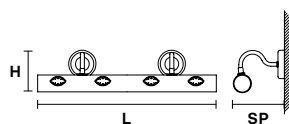

LIGHTING SYSTEM

1×E12×40 W max
(not included).

VE 858 A2 G

Applique

CE

TECHNICAL INFORMATIONS

L 30 cm / 11.81"
SP 20 cm / 7.87"
H 15 cm / 5.91"
W 1.5 kg / 3.30 lb

LIGHTING SYSTEM

2×E12×40 W max
(not included).

VE 858 A4

Applique

CE

TECHNICAL INFORMATIONS

L 60 cm / 23.62"
SP 20 cm / 7.87"
H 15 cm / 5.91"
W 5 kg / 11.02 lb

LIGHTING SYSTEM

4×G9×40 W max
(not included).