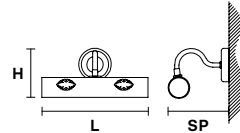

Telaio in metallo dorato opaco.

Matt gold plated solid metal frame.

G05
Matt gold

VE 858 A1 P

Applique

CE

TECHNICAL INFORMATIONS

L 20 cm / 7.87"
SP 20 cm / 7.87"
H 15 cm / 5.91"
W 1.5 kg / 3.30 lb

LIGHTING SYSTEM

1×E14×40 W max
(not included).

VE 858 A2 G

Applique

CE

TECHNICAL INFORMATIONS

L 30 cm / 11.81"
SP 20 cm / 7.87"
H 15 cm / 5.91"
W 1.5 kg / 3.30 lb

LIGHTING SYSTEM