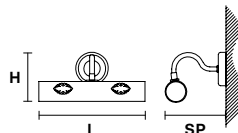

2×E14×40 W max
(not included).

VE 858 A4

Applique

CE

TECHNICAL INFORMATIONS

L 60 cm / 23.62"
SP 20 cm / 7.87"
H 15 cm / 5.91"
W 5 kg / 11.02 lb

LIGHTING SYSTEM

4×G9×40 W max
(not included).

Telaio in metallo dorato opaco.

Matt gold plated solid metal frame.

G05
Matt gold

VE 858 A1 P

Applique

CE

TECHNICAL INFORMATIONS

L 20 cm / 7.87"
SP 20 cm / 7.87"
H 15 cm / 5.91"
W 1.5 kg / 3.30 lb

LIGHTING SYSTEM

1×E12×40 W max
(not included).

VE 858 A2 G

Applique

CE

TECHNICAL INFORMATIONS

L 30 cm / 11.81"
SP 20 cm / 7.87"
H 15 cm / 5.91"
W 1.5 kg / 3.30 lb

LIGHTING SYSTEM