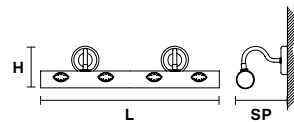

LIGHTING SYSTEM

1×E14×40 W max
(not included).

VE 858 A2 G

Applique

CE

TECHNICAL INFORMATIONS

L 30 cm / 11.81"
SP 20 cm / 7.87"
H 15 cm / 5.91"
W 1.5 kg / 3.30 lb

LIGHTING SYSTEM

2×E14×40 W max
(not included).

VE 858 A4

Applique

CE

TECHNICAL INFORMATIONS

L 60 cm / 23.62"
SP 20 cm / 7.87"
H 15 cm / 5.91"
W 5 kg / 11.02 lb

LIGHTING SYSTEM

4×G9×40 W max
(not included).