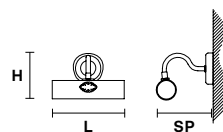

2×E14×40 W max
(not included).

VE 858 A4

Applique

CE

TECHNICAL INFORMATIONS

L 60 cm / 23.62"
SP 20 cm / 7.87"
H 15 cm / 5.91"
W 5 kg / 11.02 lb

LIGHTING SYSTEM

4×G9×40 W max
(not included).

Telaio in metallo dorato opaco.

Matt gold plated solid metal frame.

G05
Matt gold

VE 858 A1 P

Applique

CE

TECHNICAL INFORMATIONS

L 20 cm / 7.87"
SP 20 cm / 7.87"
H 15 cm / 5.91"
W 1.5 kg / 3.30 lb