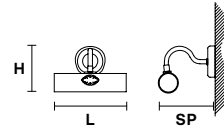

Telaio in metallo dorato opaco.

Matt gold plated solid metal frame.

G05
Matt gold

VE 858 A1 P

Applique

CE

TECHNICAL INFORMATIONS

L 20 cm / 7.87"
SP 20 cm / 7.87"
H 15 cm / 5.91"
W 1.5 kg / 3.30 lb