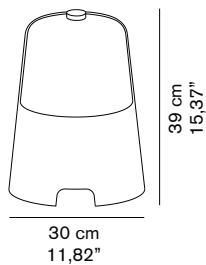

SEMPLICE 226

Sam Hecht
Industrial Facility
2013

Table lamp giving reflected light in transparent blown glass. Turned internal aluminium reflector. Dimmer power control with knob on top of the glass.

DIMENSIONS

MATERIALS

aluminium/glass

COLORS

satin gold glaze
transparent

BULBS

1 x max 75 W - E27

 equipped without bulb

MARKS

FURTHER INFORMATION

class I

black cable

on/off switch

PACKAGING

dimensions 40x40x46 cm / 15,7"x15,7"x18,1"
volume 0,0882 m³ / 3,11 ft³
weight 6 kg / 13,22 lb

TYPE

indoor - table lamp

PHOTOMETRIC CURVE