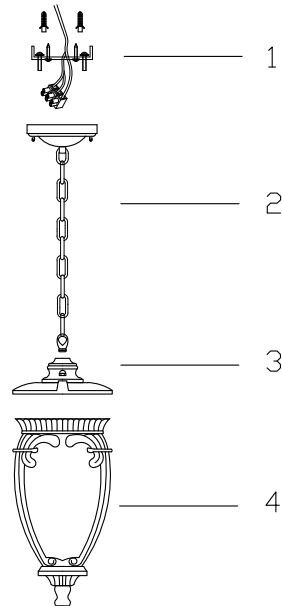

## Instruction

O414PL-01GB

1xE27 60W

Model: O414PL-01GB

Collection: Outdoor

Pendant Lamps