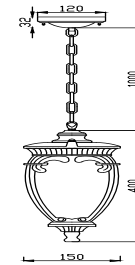

## Instruction

O414PL-01GB

1xE27 60W

Model: O414PL-01GB

Collection: Outdoor

Pendant Lamps