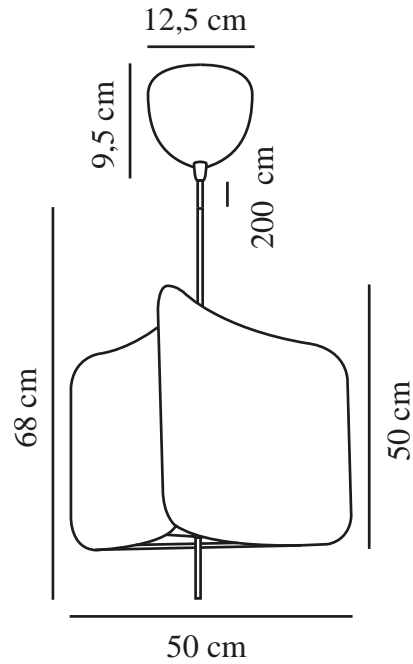

TINTO | PENDANT | BLACK

2412173003

nordlux®

Voltage (V): 220-240 Volt
IP degree: IP20
Maximum bulb wattage (W): 15
Class (Class 1, Class 2, Class 3):
Class 2 (Double isolated)
Socket type: E27
Parallel connection: False

Primary material: Textile
Secondary material: Metal
Colour of the cable: Black
Length of the cable (cm): 200
Surface material of the cable:
Textile
Is the cable replaceable: False
Colour: Black

Height (cm): 68
Width (cm): 50
Shade Diameter (cm): 50
Length (cm): 50

EAN: 5704924018404
TUN: 2378750
Item Number: 2412173003
Pcs Per Master Carton: 3

Sales Box Height (cm): 41.5
Sales Box Width(cm): 39.5
Sales Box Depth (cm): 15.5
Sales Box Volume m³: 0.0254
Product net weight (kg): 1.14

- Soft and diffused light • Modern fabric shade
- Easy self-assembly

Tinto is a modern pendant with an interesting design expression. The triangular shade hangs from a slim suspension, creating a light and elegant look. Tinto provides a cosy, diffused light that is perfect above the dining table or in a corner in the living room.