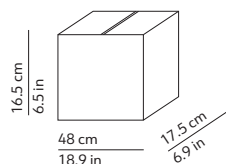

CODES AND DIMENSIONS / CODICI E DIMENSIONI

AZOU 3

K3454103MB
K3454103MN
K3454103MO

Diffusers
Volume: 0.007 m³ / 0.250 ft³
Gross weight (marble): 1.72 kg / 3.78 lbs
Gross weight (onyx): 1.49 kg / 3.28 lbs

Structure
Volume: 0.008 m³ / 0.294 ft³
Gross weight: 1.95 kg / 4.29 lbs

AZOU 5

K3454105MB
K3454105MN
K3454105MO

Diffusers
Volume: 0.014 m³ / 0.489 ft³
Gross weight (marble): 2.88 kg / 6.34 lbs
Gross weight (onyx): 2.44 kg / 5.37 lbs

Structure
Volume: 0.008 m³ / 0.294 ft³
Gross weight: 2.41 kg / 5.30 lbs

AZOU 7

K3454107MB
K3454107MN
K3454107MO

Diffusers
Volume: 0.014 m³ / 0.489 ft³
Gross weight (marble): 3.83 kg / 8.43 lbs
Gross weight (onyx): 3.22 kg / 7.08 lbs

Structure
Volume: 0.008 m³ / 0.294 ft³
Gross weight: 2.90 kg / 6.38 lbs

DIFFUSER / DIFFUSORE

 White marble / Marmo bianco

 Black marble / Marmo nero

 Green onyx / onice verde Onyx or marble discs
Dischi in onice o marmo