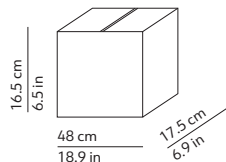

CODES AND DIMENSIONS / CODICI E DIMENSIONI

AZOU 3

K3454103MB
K3454103MN
K3454103MO

Diffusers
Volume: 0.007 m³ / 0.250 ft³
Gross weight (marble): 1.72 kg / 3.78 lbs
Gross weight (onyx): 1.49 kg / 3.28 lbs

Structure
Volume: 0.008 m³ / 0.294 ft³
Gross weight: 1.95 kg / 4.29 lbs

AZOU 5

K3454105MB
K3454105MN
K3454105MO

Diffusers
Volume: 0.014 m³ / 0.489 ft³
Gross weight (marble): 2.88 kg / 6.34 lbs
Gross weight (onyx): 2.44 kg / 5.37 lbs

Structure
Volume: 0.008 m³ / 0.294 ft³
Gross weight: 2.41 kg / 5.30 lbs

AZOU 7

K3454107MB
K3454107MN
K3454107MO

Diffusers
Volume: 0.014 m³ / 0.489 ft³
Gross weight (marble): 3.83 kg / 8.43 lbs
Gross weight (onyx): 3.22 kg / 7.08 lbs