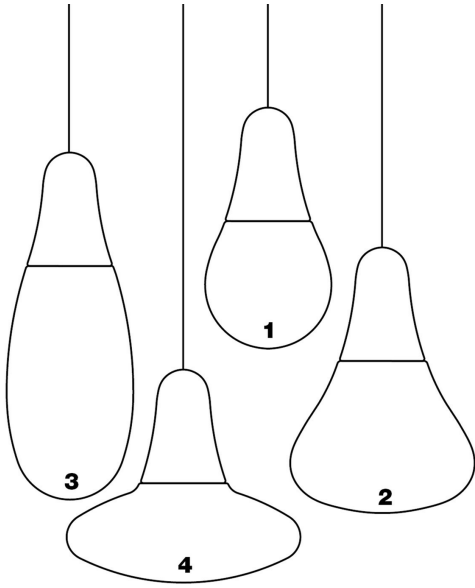

Dimensions

Width:	-	Hole Diameter:	-
Height:	-	Hole Depth:	-
Length:	-	Net weight:	1 Kg
Depth:	-		
Diameter:	-		

Light Source

Watt:	10 - 14W E27
Lumen:	0 lm
Light Source:	led
CCT:	3000K
Energy degree:	A+
Watt:	5.3W E27
Lumen:	0 lm
Light Source:	led
Energy degree:	A+

Device Specifications

Type of emission:	-	Power cable length:	500 cm	Driver:	-
Power:	-	Steel cable length:	-	Power supply assembly:	-
Light output:	-	Glow Wire Test:	-	Power supply:	-
Beam angle:	-	Impact Resistance:	-	Type of dimming:	-
				Voltage:	230V

Accessories

Base with supports -
Ciulifruli

Base with support -
Ciulifruli

Dimensions

Width: -

Height: -

Length: -

Depth: -

Diameter: -

Hole Diameter: -

Hole Depth: -

Net weight: 1 Kg

Ciulifruoli 30857/VE

design atelier(s) alfonso femia, emiliana martinelli, 2015