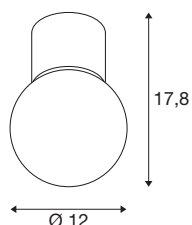

VARYT

ceiling-mounted light, round, 1x max. 6W E14, chrome

The VARYT ceiling-mounted light brings modern, elegant and exclusive SLV design to every bathroom. The high-quality aluminium and steel-finished lights are available in four trendsetting colours. The white Triplex glass shade emits a homogenous light that transforms any angle into a feel-good oasis. Thanks to its IP44 protection class, the VARYT is naturally also protected against water spray.

TECHNICAL DATA

Item no.	1007604
Socket	E14
Lamp	C35
Number of sockets	1
Lamps included	No
IP Code	IP44
Impact resistance class	IK 02
Assembly	Surface
Assembly details	Ceiling
Primary nominal voltage	220-240V ~50/60Hz
Safety class	I
Wattage	6 W
Minimum ambient temperature	-20 °C
Maximum ambient temperature	40 °C
Temperature at glass (light emission)	27.9 °C
Color	chrome
Height	17.8 cm
Diameter	12 cm
Net weight	0.52 kg
Gross weight	0.556 kg
BIG WHITE Page	251