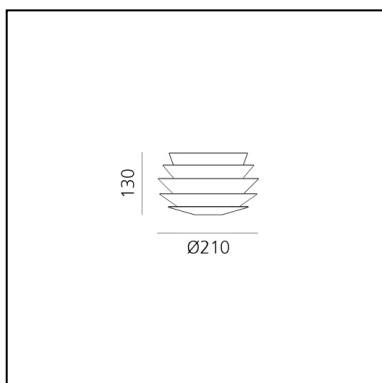

Slicing - Wall/Ceiling

BIG - Bjarke Ingels Group

IP65

LUMINAIRE

- Watt: **12W**
- Lichtstrom (lm): **1800lm**
- CRI: **90**

BESCHREIBUNG

Slicing breaks down the iconic Gople silhouette and scale into different dimensions and proportions to bring light indoor and outdoor, by interpreting the relationship between spaces and nature.

DIMENSION

- Höhe: **cm 13**
- Breite: **cm 21**