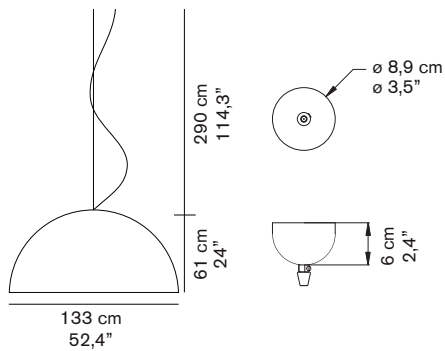

SONORA 493

Vico Magistretti
1976

Suspension lamp, giving direct and diffused light. in blown PMMA.

DIMENSIONS

MATERIALS

metal/PMMA

COLORS

opaline
polished white

transparent cable

PACKAGING

dimensions 138x138x68 cm / 54,3"x54,3"x26,8"
volume 1,295 m³ / 45,73 ft³
weight 26 kg / 57,32 lb

TYPE

indoor - suspension lamp

PHOTOMETRIC CURVE