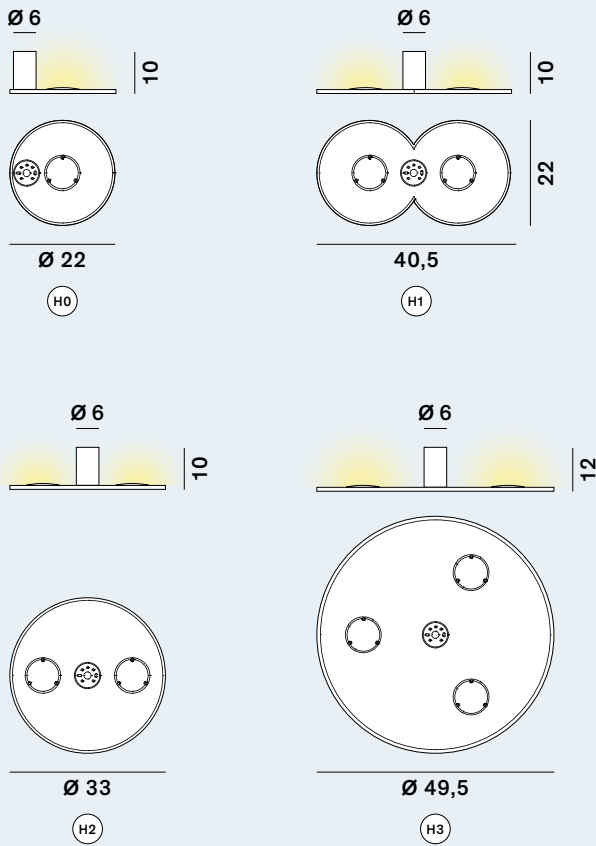

Collide: Ceiling / Wall

cod: H0, H1, H2, H3

Light Source	ACRICHE HV LED
Power (H0)	17 Watt
Power (H1) (H2)	34 Watt
Power (H3)	51 Watt
Kelvin	2.700, 3.000
Dimmer	phase
Lumen (H0)	1.700
Lumen (H1) (H2)	3.400
Lumen (H3)	5.100
CRI	90