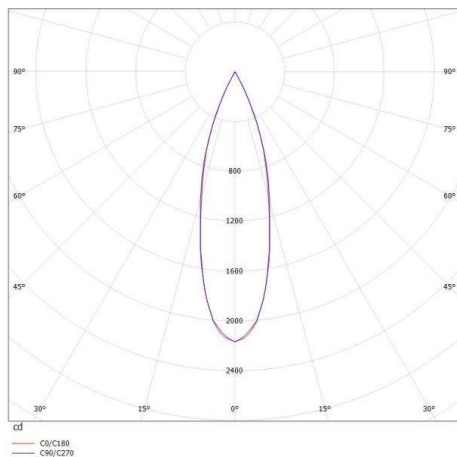

LIRO SD

472-20083660

LIRO SD SURFACE MOUNTED CEILING LUMINAIRE made of aluminium, black, similar to RAL 9005, beam 30°, light output direct, IP20

DRAWING

TECHNICAL DETAILS

System perform. [W]	9
Bulb type	LED
Luminous flux [lm]	620
Colour temp. [K]	2700K
CRI	>90
Light output	direct
Beam angle [°]	30°
Voltage [V]	220-240V 50/60Hz
Material	aluminium
Length [mm]	60
Width [mm]	60
Height [mm]	70
IP protection class	IP20
Voltage class	protection cl. I
Net weight [kg]	0,30
Color lamp	black
RAL	9005
EAN-Number	9010506139594
Lifetime [h]	25 000

LIGHT DISTRIBUTION CURVE

The values are rated values. Power and luminous flux are initially subject to a tolerance of +/- 10%. Colour temperature tolerance: +/- 150 K. The values apply to an ambient temperature of 25°C unless otherwise specified.