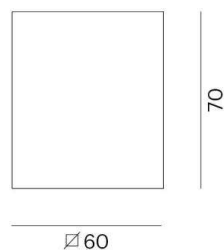

LIRO SD

472-20083660

LIRO SD SURFACE MOUNTED CEILING LUMINAIRE made of aluminium, black, similar to RAL 9005, beam 30°, light output direct, IP20

DRAWING

TECHNICAL DETAILS

System perform. [W]	9
Bulb type	LED
Luminous flux [lm]	620
Colour temp. [K]	2700K
CRI	>90
Light output	direct
Beam angle [°]	30°
Voltage [V]	220-240V 50/60Hz
Material	aluminium
Length [mm]	60
Width [mm]	60
Height [mm]	70
IP protection class	IP20
Voltage class	protection cl. I
Net weight [kg]	0,30
Color lamp	black
RAL	9005
EAN-Number	9010506139594
Lifetime [h]	25 000

LIGHT DISTRIBUTION CURVE

The values are rated values. Power and luminous flux are initially subject to a tolerance of +/- 10%. Colour temperature tolerance: +/- 150 K. The values apply to an ambient temperature of 25°C unless otherwise specified.