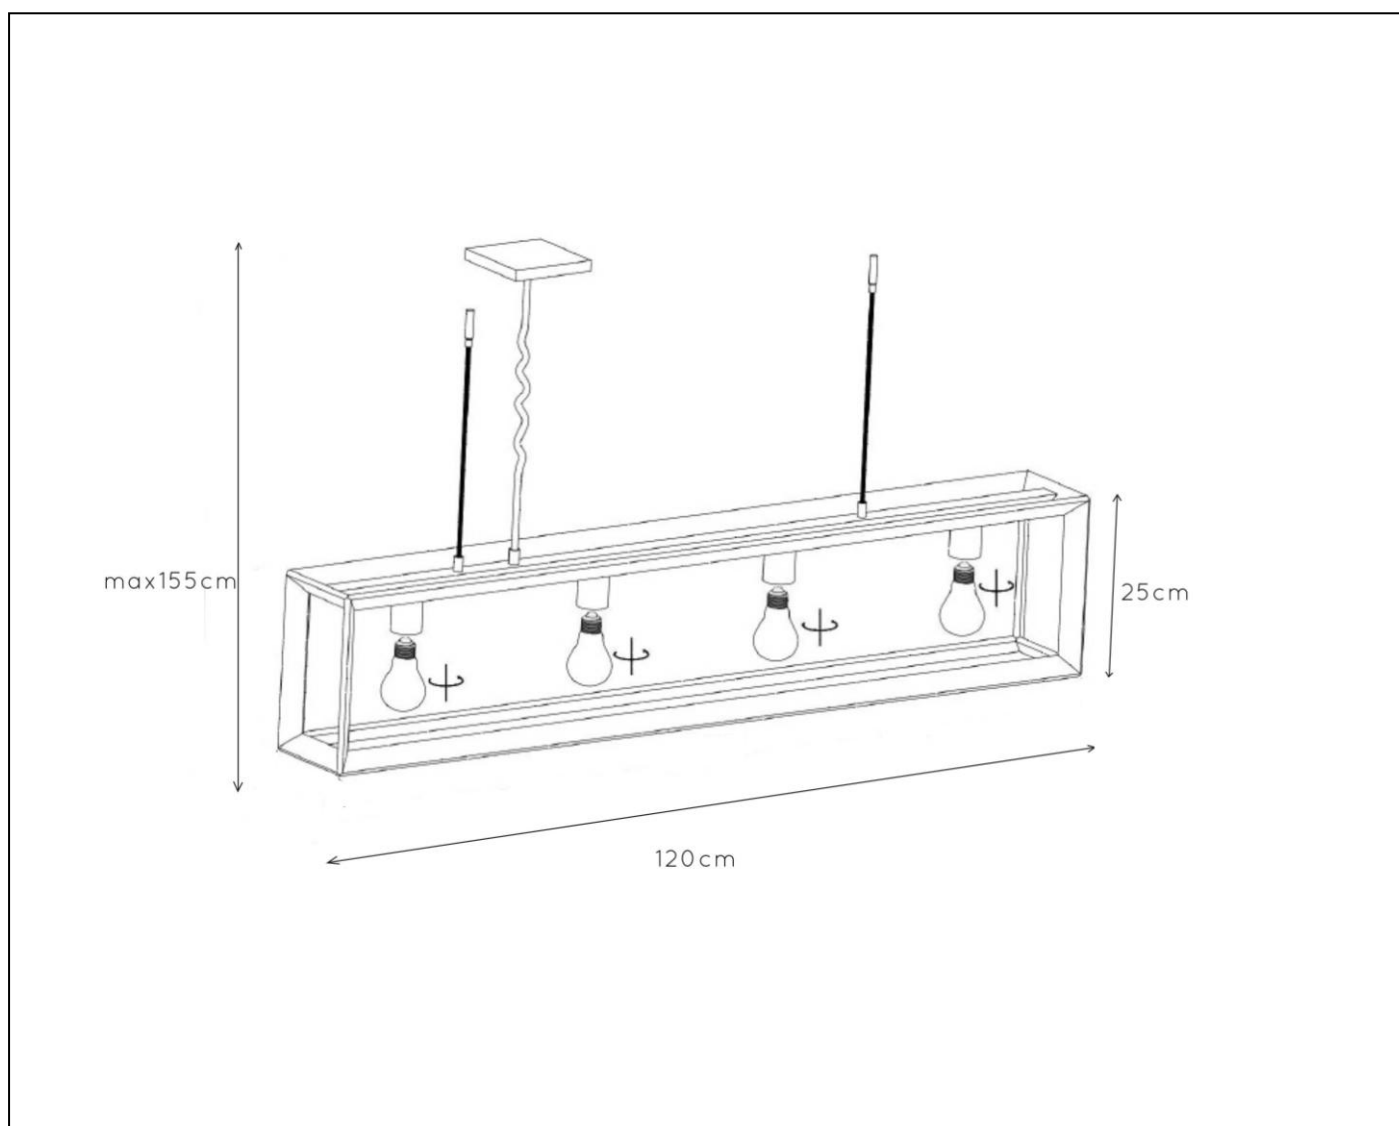

LUCIDE

GENERAL SPECIFICATIONS

RECOMMENDED LUCIDE LIGHT SOURCE

49032/05/62

Light source dimmable : Yes

Light source incl. : No

General

Dimensions LxWxH : 120cm x 15cm x 155cm
Height minimum : 40cm
Height maximum : 155cm
Dimensions shade LxWxH : 25 cm x 15 cm x 25cm
Main material : Metal
Ceiling rose material : Metal
Color : GREY IRON
Style : Modern
Shape : Square
Weight : 4.6 kg
Warranty : 2 years

Product specifications

Dimmable : NO
Light direction : DOWN
Adjustable in height : YES
(Before Installation)
Directional : Not Directional
Cable : YES
Cable length : 130CM
Sensor : Without Sensor
Control : No Switch Control
IP-Class : 20
Electric class : 1
Light source including ? : No
Lamp socket : E27
Light source number : 4
Power requirements : 220-240V~50Hz
Bulb type & maximum wattage : E27- max.60W

For more specifications of this product please visit

www.lucide.com

LUCIDE

TECHNICAL DRAWING & DIMENSIONS

THOR

Item number :73402/04/15

EAN code :5411212730244

For more specifications, dimensions please visit