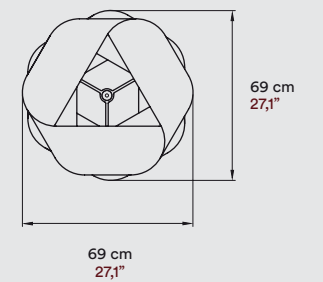

LARGE

MATERIALS & COMPONENTS

Wood Veneer Shade

Metal Tripod & Canopy

Electrical Cable
2 m drop 8 ft drop

LIGHT SOURCE

220 - 250V Class I CE
Bulb E27

120 - 277V cULus
Bulb E26 or GU24