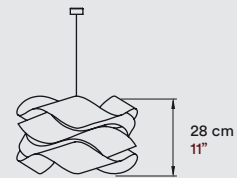

LARGE

MATERIALS & COMPONENTS

Wood Veneer Shade

Metal Tripod & Canopy

Electrical Cable
2 m drop 8 ft drop

LIGHT SOURCE

220 - 250V Class I CE
Bulb E27

120 - 277V cULus
Bulb E26 or GU24