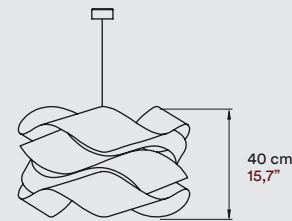

LARGE

MATERIALS & COMPONENTS

Wood Veneer Shade

Metal Tripod & Canopy

Electrical Cable
2 m drop 8 ft drop

LIGHT SOURCE

220 - 250V Class I CE
Bulb E27

120 - 277V cULus
Bulb E26 or GU24