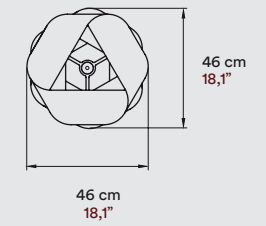

LARGE

MATERIALS & COMPONENTS

Wood Veneer Shade

Metal Tripod & Canopy

Electrical Cable
2 m drop 8 ft drop

LIGHT SOURCE

220 - 250V Class I CE
Bulb E27

120 - 277V cULus
Bulb E26 or GU24