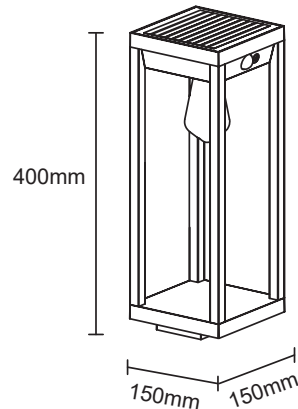

## 10020220

6W LED / 6W Total  
2200 mAh / 3.7 Vdc Li-ion battery