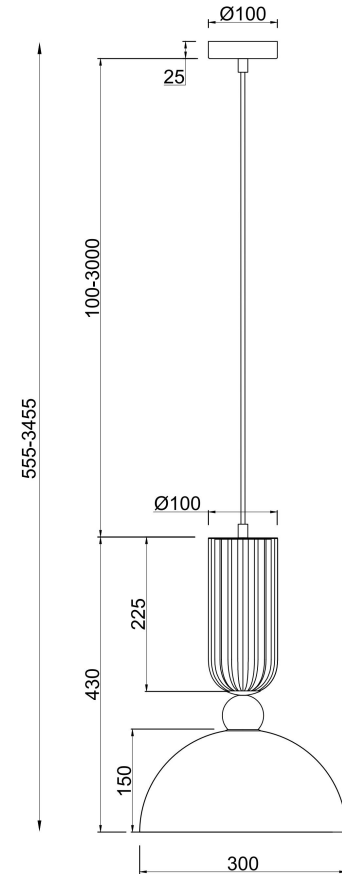

Instruction

MOD302PL-01W1

MAX 5W
510 Lumen

Model: MOD302PL-01W1

Collection: Modern

Series: Antic

Pendant Lamps

This product contains a light source of the energy efficiency class E