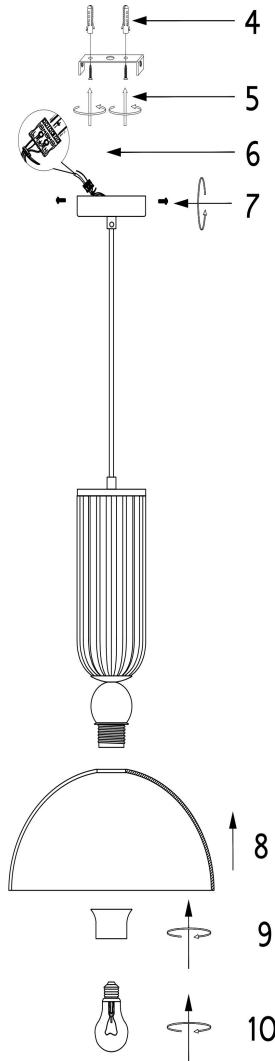

Instruction

MOD302PL-01W1

MAX 5W
510 Lumen

Model: MOD302PL-01W1

Collection: Modern

Series: Antic

Pendant Lamps

This product contains a light source of the energy efficiency class E