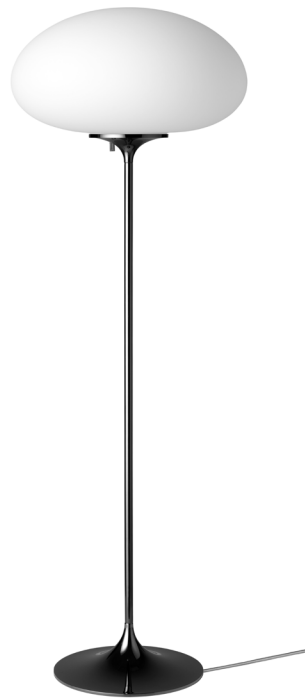

Stemlite Floor Lamp - H110

Designed by Bill Curry - 1962

ITEM NUMBER	Stemlite Floor Lamp - H110, EU (Black Chrome)	10057926
	Stemlite Floor Lamp - H110, EU (Black Red)	10057929
	Stemlite Floor Lamp - H110, EU (Pebble Grey)	10058488

DESCRIPTION

The Stemlite (1962) was the first ‘total look’ lamp, a pioneering new typology conceived by American Designer Bill Curry, which replaced the traditional base-plus-shade form with a single self-contained unit comprising interchangeable modules. His debut design, the much-emulated Stemlite, was named “most influential lamp of the year” by Industrial Design Magazine in 1965, used on the set of the original Star Trek TV series, and remained in production until 1977. Now remastered by GUBI after almost half a century, the new collection comprises two table lamps, two floor lamps and a new pendant – a simple inversion of the original design – in a contemporary yet authentic color palette.

Today’s Stemlite remains true to Curry’s designs, comprising three of the original heights: two table heights, one of which was originally conceived as a floor lamp and the original floor lamp height. A second, taller floor lamp has been added and a pendant light has been engineered by simply flipping the original design upside-down. A counterweight has been hidden in the negative space created by the geometry of the foot of the upright lamps to meet contemporary safety requirements regarding stability and versions of the floor and pendant lights with new larger globes are also available.

Materials & Finishes

SHADE	Frosted Glass 
STEM	Black Chrome, Pebble Grey (RAL 7032, Gloss 60), Black Red (RAL 3007, Gloss 60) 
BASE	Black Chrome, Pebble Grey (RAL 7032, Gloss 60), Black Red (RAL 3007, Gloss 60) 
CORD SHAPE	Round
CORD COLOR	Grey textile
MATERIALS	Glass shade, steel stem, aluminium base