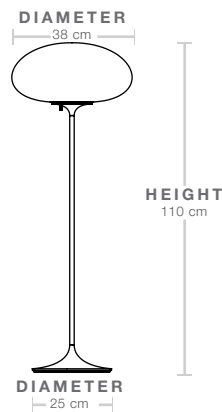

DESCRIPTION

The Stemlite (1962) was the first ‘total look’ lamp, a pioneering new typology conceived by American Designer Bill Curry, which replaced the traditional base-plus-shade form with a single self-contained unit comprising interchangeable modules. His debut design, the much-emulated Stemlite, was named “most influential lamp of the year” by Industrial Design Magazine in 1965, used on the set of the original Star Trek TV series, and remained in production until 1977. Now remastered by GUBI after almost half a century, the new collection comprises two table lamps, two floor lamps and a new pendant – a simple inversion of the original design – in a contemporary yet authentic color palette.

Today’s Stemlite remains true to Curry’s designs, comprising three of the original heights: two table heights, one of which was originally conceived as a floor lamp and the original floor lamp height. A second, taller floor lamp has been added and a pendant light has been engineered by simply flipping the original design upside-down. A counterweight has been hidden in the negative space created by the geometry of the foot of the upright lamps to meet contemporary safety requirements regarding stability and versions of the floor and pendant lights with new larger globes are also available.

Dimensions & Weight

LAMP HEIGHT	110 cm
LAMP STAND	Ø25 cm
SHADE DIAMETER	Ø38 cm
SHADE HEIGHT	20 cm
CORD LENGTH	220 cm
TOTAL WEIGHT	7.9 kg

Packaging - Base

NUMBER OF PARCELS	1
PACKAGING LENGTH	102 cm
PACKAGING WIDTH	32 cm
PACKAGING HEIGHT	29 cm
PACKAGING WEIGHT	2.5 kg
GROSS WEIGHT	8.8 kg

Packaging - Shade

NUMBER OF PARCELS	1
PACKAGING LENGTH	45 cm
PACKAGING WIDTH	27 cm
PACKAGING HEIGHT	45 cm
PACKAGING WEIGHT	0.9 kg
GROSS WEIGHT	2.5 kg

Electrical Specifications

BULB SOCKET	E27
RECOMMENDED BULB	Frosted bulb, 8W LED, 800-900 lm
SWITCH	Rotary on/off, on base
VOLTAGE	240V
BULB INCLUDED	No
PLUG TYPE	EU - Type C, 2pin