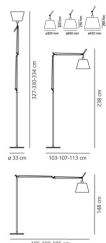

Tolomeo Floor Mega - LED 3000K - Black - Dimmer - Body Lamp

Michele De Lucchi, Giancarlo Fassina

IP20      

LUMINAIRE

- Watt: **31W**
- Voltage: **48V**
- Delivered lumens output: **1914lm**
- CCT: **3000K**
- Efficiency: **66%**
- Efficacy: **61.76lm/W**
- CRI: **92**
- Dimmer Typology: **Microswitch Dimmer su cavo**

Notes

Diffuser available in three sizes. Complete lamp consists of body lamp + accessories

DESCRIPTION

The code is referred to the body lamp only

PRODUCT CODE: 0762030A

FEATURES

- Article Code: **0762030A**
- Colour: **Black**
- Installation: **Floor**
- Material: **Silk satin fabric or parchment paper, aluminium, steel**
- Series: **Design Collection**
- design by: **Michele De Lucchi, Giancarlo Fassina**

DIMENSIONS

- Length: **cm 103**
- Height: **cm 148**
- Diameter: **cm 32**
- Base Diameter: **cm 33**
- Max Extension Height: **cm 327**
- Max Extension Length: **cm 186**
- Impact Resistance: **N/D**
- Glow Wire Test: **650°C**