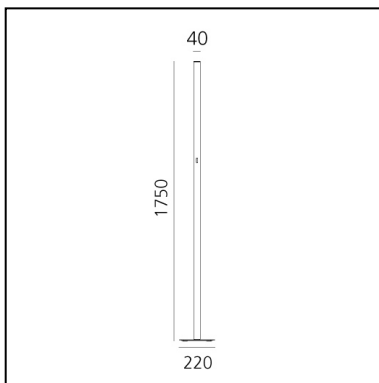

Ilio Mini Black 3000K - APP Compatible

Ernesto Gismondi

IP20    Dimmerable: 

LUMINAIRE

- Watt: **27W**
- Voltage: **220-240V**
- Delivered lumens output: **2500lm**
- CCT: **3000K**
- CRI: **90**
- Dimmer Typology: **Microswitch Dimmer**

Notes

DESCRIPTION

With simple geometry, stripped of all formal digressions and reduced to its basics, Ilio draws attention through saturated colour. A mono-material aluminium cylinder supports a LED optical engine on the top, which produces high-efficiency diffused indirect light emissions. With a flow of 2500 lumen, it ensures the general lighting of a room. With light regulator configured to controlled socket, dimmer microswitch.

DIMENSIONS

- Height: **cm 175**
- Diameter: **cm 4**
- Base Length: **cm 20**
- Base Width: **cm 20**
- Impact Resistance: **N.D.**
- Glow Wire Test: **750°**