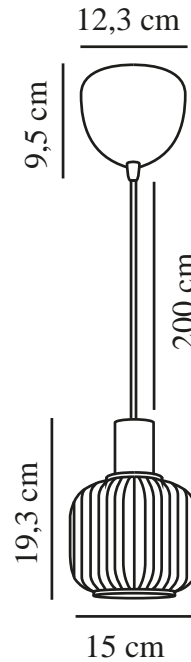

MILFORD MINI | PENDANT | BLACK

2412613003

nordlux®

Voltage (V): 220-240 Volt
IP degree: IP20
Maximum bulb wattage (W): 40W
Class (Class 1, Class 2, Class 3):
Class 2 (Double isolated)
Socket type: E27
Parallel connection: False

Primary material: Glass
Secondary material: Metal
Colour of the cable: Black
Length of the cable (cm): 200
Surface material of the cable:
Plastic
Is the cable replaceable: False
Colour: Black

Height (cm): 19.3
Width (cm): 15
Shade Diameter (cm): 15
Lenght (cm): 15

EAN: 5704924018664
TUN: 2378745
Item Number: 2412613003
Pcs Per Master Carton: 3

Sales Box Height (cm): 24
Sales Box Width(cm): 17
Sales Box Depth (cm): 17
Sales Box Volume m³ : 0.0069
Product net weight (kg): 0.6