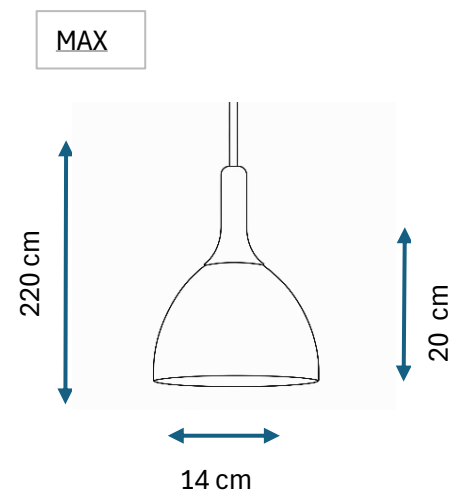

WARRANTY

Warranty (years)	2

ELECTRICAL DATA

Energy Consumption (kWh/1000h)	
Standby Power (kWh/1000h)	
Input voltage	230-240

CERTIFICATES

Certificates	CE
Energy Efficiency Class	
EPREL ID	
EPREL URL