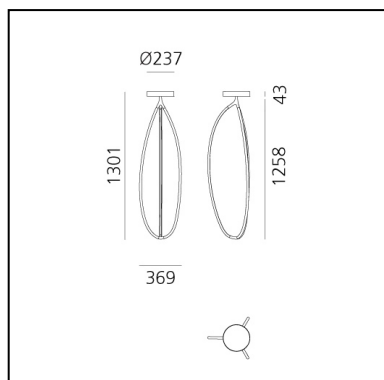

Arrival 130 ceiling - Black - APP Compatible

Ludovica+Roberto Palomba

IP20   Dimmerable: 

LUMINAIRE

- Watt: **48W**
- Delivered lumens output: **1618lm**
- CCT: **3000K**
- Efficiency: **35%**
- Efficacy: **33.71lm/W**
- CRI: **90**
- Dimmable Typology: **Push**

DESCRIPTION

Arrival is a complete lamp family with dynamic, flowing shapes that sculpt light with delicate, graphic lines. Branching out from a central joint, common to all the different versions, each model has three arms that form a soft, organic geometric shape through a profile that is both light and structure. Each element has a section that leaves the aluminium profile visible from the outside while generating a light-diffusing surface inside. The resulting elements blend into spaces with a presence that is discreet yet distinctive thanks to the shape and quality of the softly diffused light. These are elegant lighting tools, perfect for use in multiple series or for combining the different versions together depending on the requirements of the installation spaces.

DIMENSIONS

- Width: **cm 36.9**
- Height: **cm 130.1**
- Base Width: **cm 4.3**
- Base Diameter: **cm 23.7**