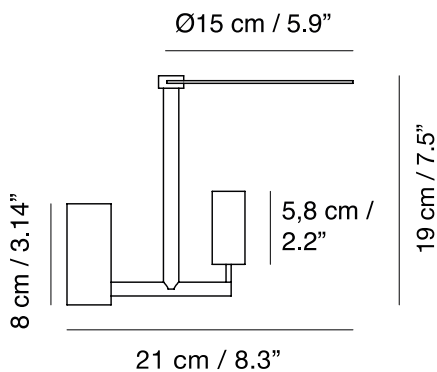

Medidas / Measures
Measurements / Mittengun

Cabezal orientable
Swivel head
Tête orientable
Schwenkkopf

CARPYEN
BARCELONA SINCE 1948

Carpyllum70 S.L.
C/ Pere IV 78-84 E-08005 Barcelona
T +34 93 320 99 90

Spain: comercial@carpyen.com
Export: export@carpyen.com
Special project: antony@carpyen.com