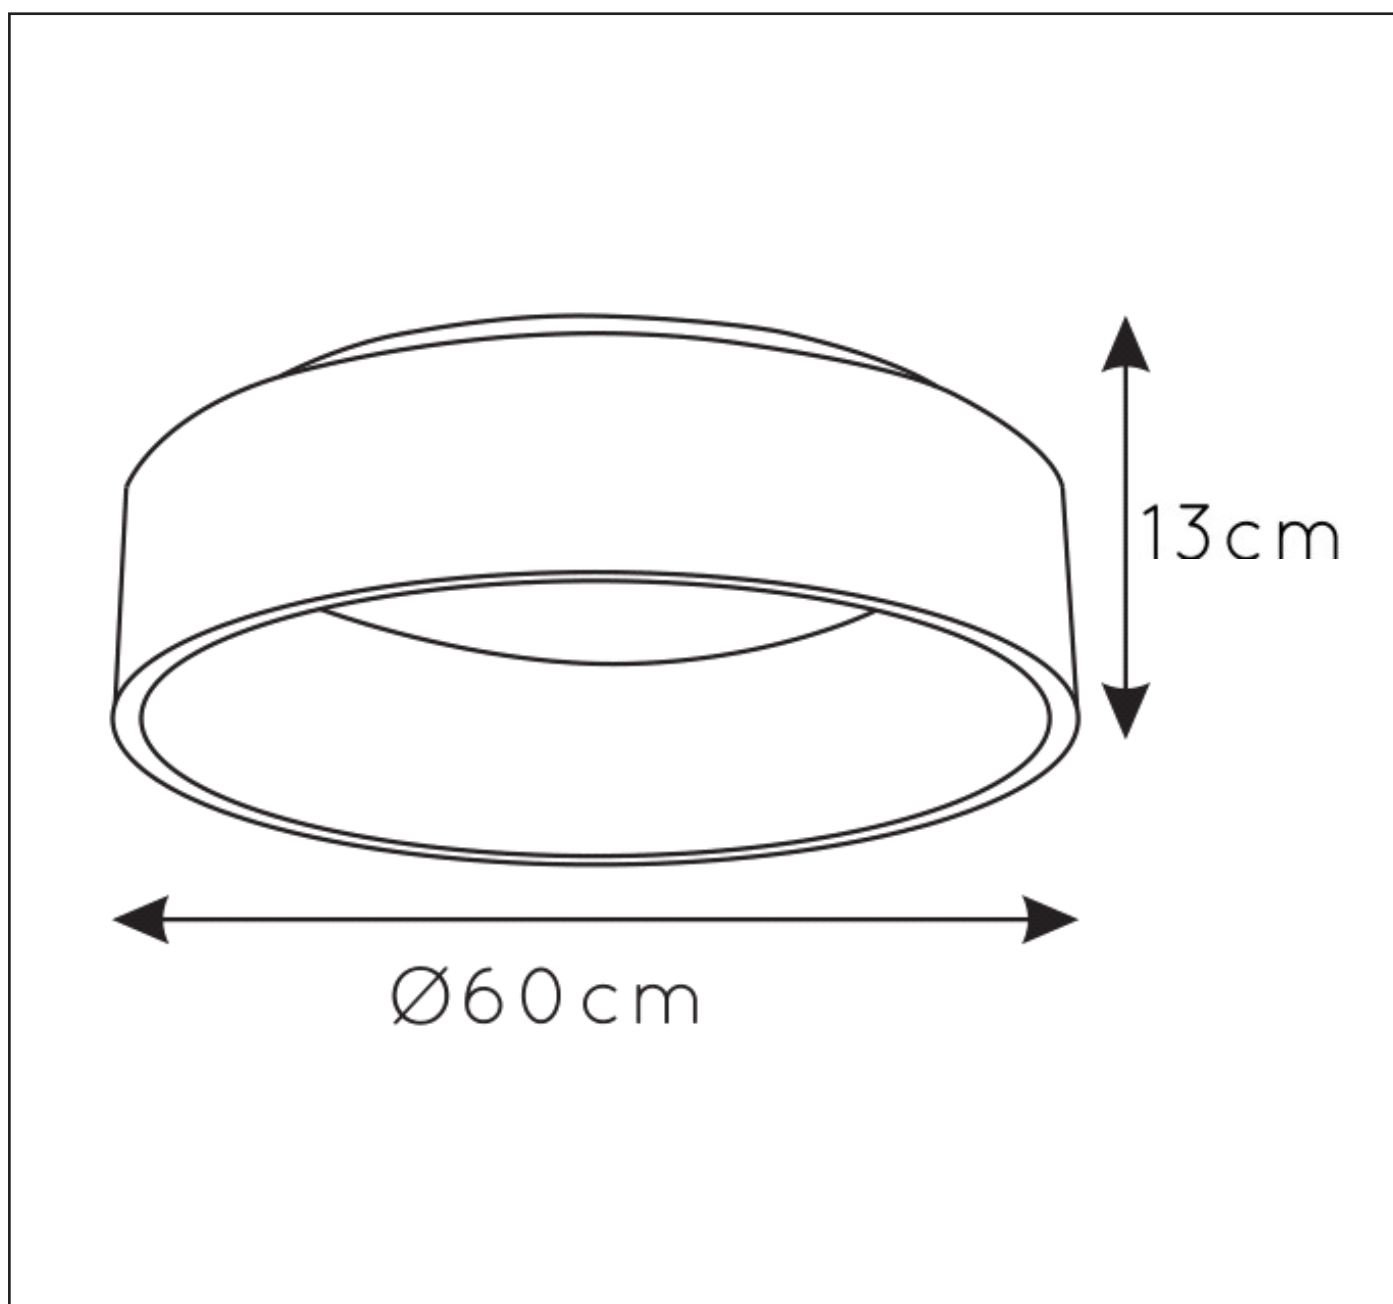

LUCIDE

TECHNICAL DRAWING & DIMENSIONS

TALOWE

Item number:46100/42/31

EAN code:5411212460653

For more specifications of this product please visit

www.lucide.com