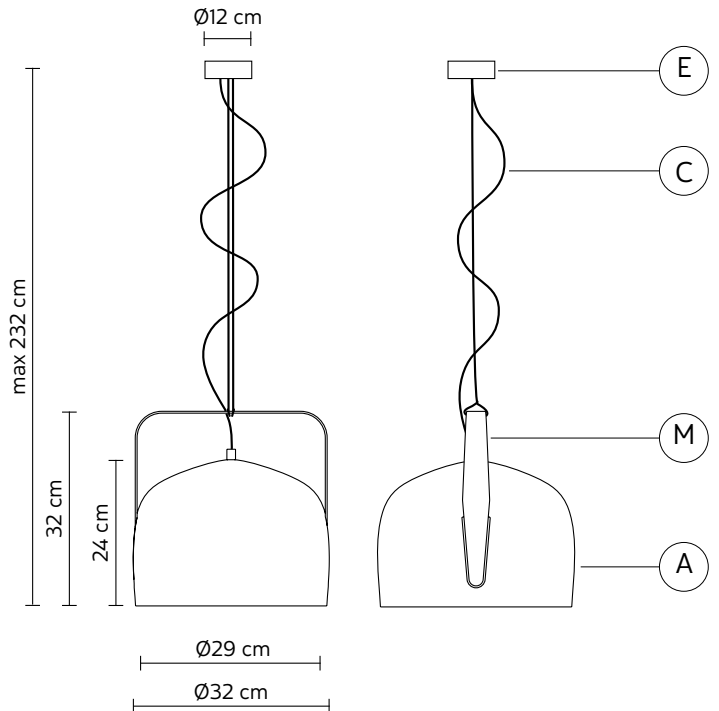

BAG suspension lamp

Baldessari & Baldessari design

year 2018

DATA SHEET - **SE154 AB INT**

LAMPSHADE "A"

material	smooth ceramic	
colour	glossy white	

HANDLE "M"

material	metal	
colour	charcoal-grey	

ELECTRICAL CABLE "C"

colour	white	
--------	-------	---

ELECTRICAL SYSTEM

socket	E27
source	1 x max 77W
energy class	from E to A++

PACKAGING

n° cartons	1
net weight/kg	4,7
gross weight/kg	6,2
packaging/cm	51x51x40

LIGHT EMISSION

unidirectional

	direct
	filtered
	indirect
	absence

COMPLIANT WITH

IEC	60598-1:2014
EN	60598-1:2015

degree of protection	IP20
bulb	not provided

COLLECTION

also available table and floor lamp version, small and large