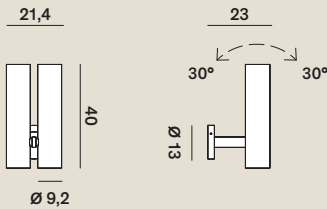

# Rotaliana

Tobu: Floor

cod: F1

Light Source	COB LED
Power	80 Watt
Kelvin	2.700, 3.000
Dimmer	potentiometer
Lumen	6.550
CRI	90

Tobu: Wall

cod: W1

Light Source	COB LED
Power	80 Watt
Kelvin	2.700, 3.000
Dimmer	potentiometer
Lumen	6.550
CRI	90