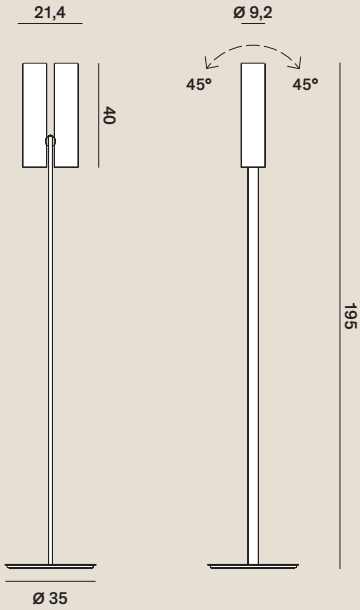

# Rotaliana

Tobu: Floor

cod: F1

Light Source	COB LED
Power	80 Watt
Kelvin	2.700, 3.000
Dimmer	potentiometer
Lumen	6.550
CRI	90

Tobu: Wall

cod: W1

Light Source	COB LED
Power	80 Watt
Kelvin	2.700, 3.000
Dimmer	potentiometer
Lumen	6.550
CRI	90

## Fascio lenti / Lens beam

Spot

Medium

Wide

Extra wide

Catalogue

Satin Collection (upon request)

63