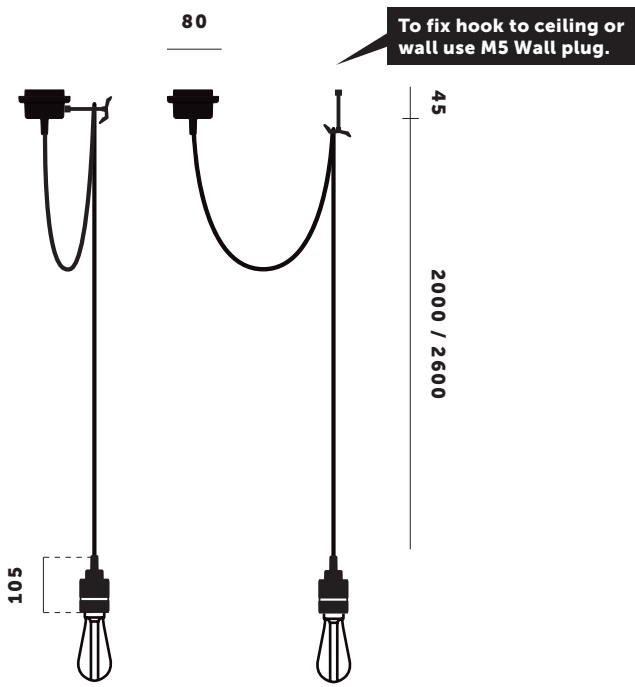

**BUSTER + PUNCH**  
LONDON

**HOOKED 1.0 / NUDE**  
TECH SPEC

**HOOKED 1.0 / NUDE**

A ceiling light made from solid metal with matt rubber detailing.

The pendant length can be adjusted and hooked onto a solid metal hook.  
Buster + Punch offers a range of light bulbs that look great with this light and are sold separately.

## HOOKED 1.0 / NUDE

**SPECIFICATIONS:**

Ceiling pendant light  
 Solid metal lamp holder  
 Solid metal hook  
 E27 / 200-240V / IP20  
 Max 40W bulb  
 Bulbs sold separately  
 CE Class 1 approval

FINISH	2 M CABLE	2.6 M CABLE	ALSO INCLUDED:
 Steel  Brass  Smoked Bronze	<p><b>RHK-07304</b></p> <p><b>RHK-05302</b></p> <p><b>RHK-09303</b></p>	<p><b>RHK-07307</b></p> <p><b>RHK-05305</b></p> <p><b>RHK-09306</b></p>	<p>1x solid metal M5 hook</p>  <p><b>1 pc</b></p>