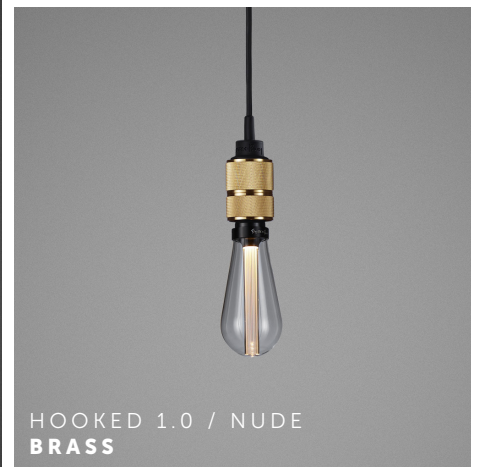

**BUSTER + PUNCH**  
LONDON

**HOOKED 1.0 / NUDE**  
TECH SPEC

**HOOKED 1.0 / NUDE**

A ceiling light made from solid metal with matt rubber detailing.

The pendant length can be adjusted and hooked onto a solid metal hook.  
Buster + Punch offers a range of light bulbs that look great with this light and are sold separately.

## HOOKED 1.0 / NUDE

**SPECIFICATIONS:**

Ceiling pendant light  
 Solid metal lamp holder  
 Solid metal hook  
 E27 / 200-240V / IP20  
 Max 40W bulb  
 Bulbs sold separately  
 CE Class 1 approval

FINISH	2 M CABLE	2.6 M CABLE	ALSO INCLUDED:
 Steel  Brass  Smoked Bronze	<p><b>RHK-07304</b></p> <p><b>RHK-05302</b></p> <p><b>RHK-09303</b></p>	<p><b>RHK-07307</b></p> <p><b>RHK-05305</b></p> <p><b>RHK-09306</b></p>	<p>1x solid metal M5 hook</p>  <p><b>1 pc</b></p>