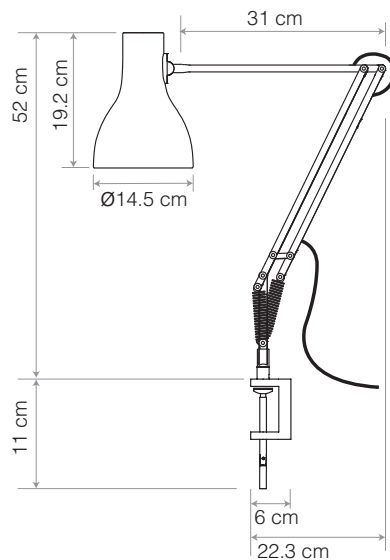

# Type 75™ Lamp with Desk Clamp

ANGLEPOISE®

Type 75™ Collection | Technical Sheet

Launched In 2004 | Designed by Sir Kenneth Grange

Max Horizontal Reach 71 cm  
Max Vertical Reach 90 cm

## Description

Designed to clamp to any horizontal surface of between 7 and 60mm thick, our Type Range Desk Clamp extends the functional possibilities of our best-selling Type 75™ desk lamp. Now scaled down to its corresponding products, it is more compact, convenient and versatile than ever before.

## Dimensions

- Shade diameter:  $\varnothing 14.5\text{cm}$
- Shade height: 19.2cm
- Max reach: 71 cm (from clamp to shade)
- Clamp dimensions (h x w x d): 11cm x 3.7cm x 6cm
- Clamp Range: Thicknesses from 0.7cm to 6cm max
- Cable length: 250cm
- Lamp Packaging (L x W x H): 32cm x 17cm x 44cm
- Lamp Packaged Weight: 3.75kg
- Clamp Packaging (L x W x H): 15cm x 10cm x 5.5cm
- Clamp Packaged Weight: 0.5 kg