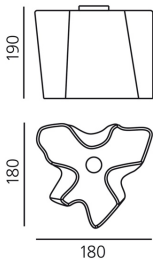

Logico Micro ceiling

Gerhard Reichert, Michele De Lucchi

IP20     Dimmerable: 

LUMINAIRE

- Watt: **46W**
- Voltage: **220V-240V**
- Delivered lumens output: **630lm**
- CCT: **2800K**

Notes

Its modular shape lends itself to the creation and realisation of customized compositions, supplied as special project.

PRODUCT CODE: 0644020A

FEATURES

- Article Code: **0644020A**
- Colour: **White**
- Installation: **Ceiling**
- Material: **Blown glass, aluminium**
- Series: **Design Collection**
- Environment: **Indoor**
- Area contract: **Hospitality, Office**
- Emission: **Diffused And Direct**
- design by: **Gerhard Reichert, Michele De Lucchi**

DIMENSIONS

- Length: **cm 18**
- Width: **cm 18**
- Height: **cm 19**

NOT INCLUDED SOURCES

- Category: **HALO**
- Number: **1**
- Lbs: **Qt26**
- Watt: **46W**
- Socket: **E14**
- Color Rendering: **1a**
- Color temperature (K): **2800K**