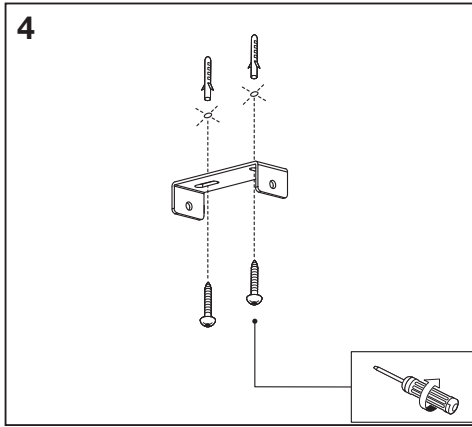

	L	W	H
LED SPOT PEAR 1X4	80	110	92
LED SPOT PEAR 2X4	274	60	131
LED SPOT PEAR 3X4	444	60	131
LED SPOT PEAR 4X4	614	60	131

mm

1

↑ **ON**
↓ **OFF**

2

4058075826458
 4058075826533
 4058075826618

3

LED SPOT PEAR