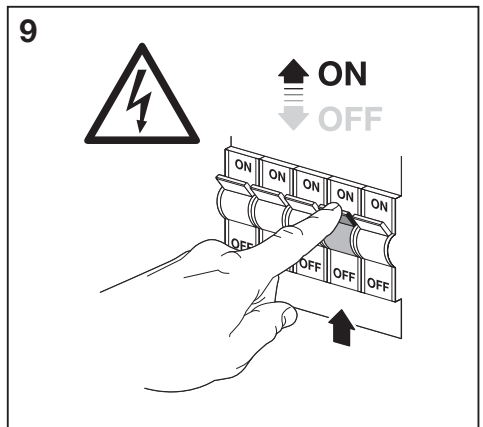

	L	W	H
LED SPOT PEAR 1X4	80	110	92
LED SPOT PEAR 2X4	274	60	131
LED SPOT PEAR 3X4	444	60	131
LED SPOT PEAR 4X4	614	60	131

mm

1

↑ **ON**
↓ **OFF**

2

4058075826458
 4058075826533
 4058075826618

3

LED SPOT PEAR