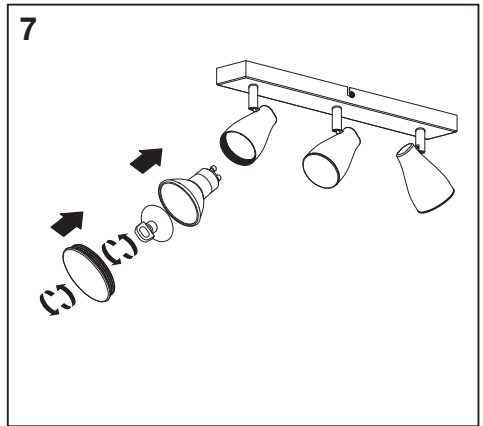

	L	W	H
LED SPOT PEAR 1X4	80	110	92
LED SPOT PEAR 2X4	274	60	131
LED SPOT PEAR 3X4	444	60	131
LED SPOT PEAR 4X4	614	60	131

mm

1

↑ **ON**
↓ **OFF**

2

4058075826458
 4058075826533
 4058075826618

3

LED SPOT PEAR

	EAN	This product contains a light source of energy efficiency class	Contained Light Source
LED SPOT PEAR 1X4.3W 827 GU10 WT	4058075826410	F	
LED SPOT PEAR 1X4.3W 827 GU10 GR	4058075826496		
LED SPOT PEAR 1X4.3W 827 GU10 BK	4058075826571		
LED SPOT PEAR 260MM 2X4.3W827 GU10WT	4058075826434	F	Contains 2 Light Sources
LED SPOT PEAR 260MM 2X4.3W827 GU10GR	4058075826519		
LED SPOT PEAR 260MM 2X4.3W827 GU10BK	4058075826595		
LED SPOT PEAR 430MM 3X4.3W827 GU10WT	4058075826458	F	Contains 3 Light Sources
LED SPOT PEAR 430MM 3X4.3W827 GU10GR	4058075826533		
LED SPOT PEAR 430MM 3X4.3W827 GU10BK	4058075826618		
LED SPOT PEAR 600MM 4X4.3W827 GU10WT	4058075826472	F	Contains 4 Light Sources
LED SPOT PEAR 600MM 4X4.3W827 GU10GR	4058075826557		
LED SPOT PEAR 600MM 4X4.3W827 GU10BK	4058075826632		