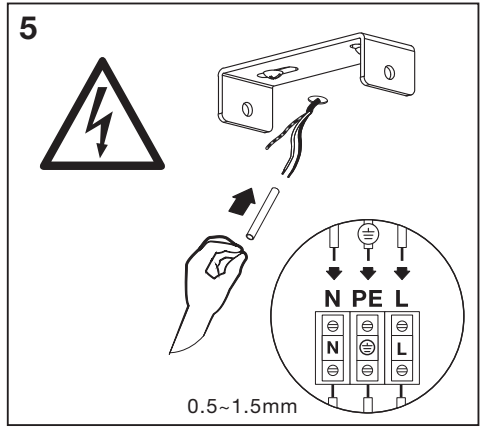

	L	W	H
LED SPOT PEAR 1X4	80	110	92
LED SPOT PEAR 2X4	274	60	131
LED SPOT PEAR 3X4	444	60	131
LED SPOT PEAR 4X4	614	60	131

mm

1

↑ **ON**
↓ **OFF**

2

4058075826458
 4058075826533
 4058075826618

3

LED SPOT PEAR

	EAN	This product contains a light source of energy efficiency class	Contained Light Source
LED SPOT PEAR 1X4.3W 827 GU10 WT	4058075826410	F	
LED SPOT PEAR 1X4.3W 827 GU10 GR	4058075826496		
LED SPOT PEAR 1X4.3W 827 GU10 BK	4058075826571		
LED SPOT PEAR 260MM 2X4.3W827 GU10WT	4058075826434	F	Contains 2 Light Sources
LED SPOT PEAR 260MM 2X4.3W827 GU10GR	4058075826519		
LED SPOT PEAR 260MM 2X4.3W827 GU10BK	4058075826595		
LED SPOT PEAR 430MM 3X4.3W827 GU10WT	4058075826458	F	Contains 3 Light Sources
LED SPOT PEAR 430MM 3X4.3W827 GU10GR	4058075826533		
LED SPOT PEAR 430MM 3X4.3W827 GU10BK	4058075826618		
LED SPOT PEAR 600MM 4X4.3W827 GU10WT	4058075826472	F	Contains 4 Light Sources
LED SPOT PEAR 600MM 4X4.3W827 GU10GR	4058075826557		
LED SPOT PEAR 600MM 4X4.3W827 GU10BK	4058075826632		