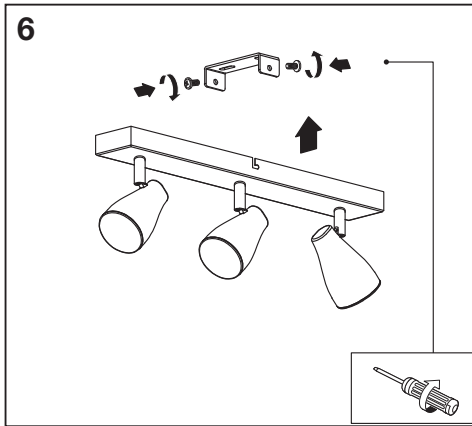

	L	W	H
LED SPOT PEAR 1X4	80	110	92
LED SPOT PEAR 2X4	274	60	131
LED SPOT PEAR 3X4	444	60	131
LED SPOT PEAR 4X4	614	60	131

mm

1

↑ **ON**
↓ **OFF**

2

4058075826458
 4058075826533
 4058075826618

3

LED SPOT PEAR

	EAN	This product contains a light source of energy efficiency class	Contained Light Source
LED SPOT PEAR 1X4.3W 827 GU10 WT	4058075826410	F	
LED SPOT PEAR 1X4.3W 827 GU10 GR	4058075826496		
LED SPOT PEAR 1X4.3W 827 GU10 BK	4058075826571		
LED SPOT PEAR 260MM 2X4.3W827 GU10WT	4058075826434	F	Contains 2 Light Sources
LED SPOT PEAR 260MM 2X4.3W827 GU10GR	4058075826519		
LED SPOT PEAR 260MM 2X4.3W827 GU10BK	4058075826595		
LED SPOT PEAR 430MM 3X4.3W827 GU10WT	4058075826458	F	Contains 3 Light Sources
LED SPOT PEAR 430MM 3X4.3W827 GU10GR	4058075826533		
LED SPOT PEAR 430MM 3X4.3W827 GU10BK	4058075826618		
LED SPOT PEAR 600MM 4X4.3W827 GU10WT	4058075826472	F	Contains 4 Light Sources
LED SPOT PEAR 600MM 4X4.3W827 GU10GR	4058075826557		
LED SPOT PEAR 600MM 4X4.3W827 GU10BK	4058075826632		