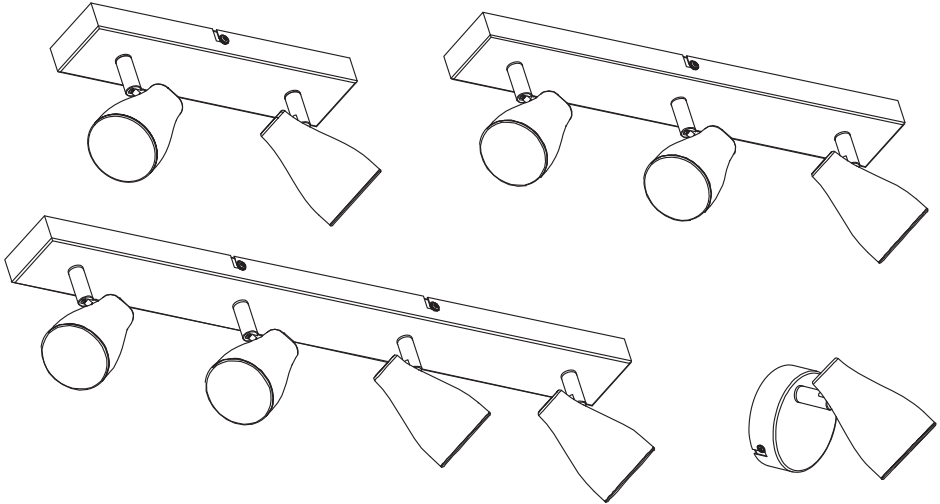

LED SPOT PEAR

	EAN	W	W _{max} (LED)	Im Light Source	Im Output	K	⊖ (°C)	V~	mA	Hz	DF	∠ (°)	
LED SPOT PEAR 1X4.3W 827 GU10 WT	4058075826410	4.3	5	350	210	2700	-20... +40	220- 240	38	50/ 60	0.9	36	100000
LED SPOT PEAR 260MM 2X4.3W827 GU10WT	4058075826434	2x 4.3	2x 5	2x 350	420	2700	-20... +40	220- 240	76	50/ 60	0.9	36	100000
LED SPOT PEAR 430MM 3X4.3W827 GU10WT	4058075826458	3x 4.3	3x 5	3x 350	630	2700	-20... +40	220- 240	101	50/ 60	0.9	36	100000
LED SPOT PEAR 600MM 4X4.3W827 GU10WT	4058075826472	4x 4.3	4x 5	4x 350	840	2700	-20... +40	220- 240	210	50/ 60	0.9	36	100000
LED SPOT PEAR 1X4.3W 827 GU10 GR	4058075826496	4.3	5	350	210	2700	-20... +40	220- 240	38	50/ 60	0.9	36	100000
LED SPOT PEAR 260MM 2X4.3W827 GU10GR	4058075826519	2x 4.3	2x 5	2x 350	420	2700	-20... +40	220- 240	76	50/ 60	0.9	36	100000
LED SPOT PEAR 430MM 3X4.3W827 GU10GR	4058075826533	3x 4.3	3x 5	3x 350	630	2700	-20... +40	220- 240	101	50/ 60	0.9	36	100000
LED SPOT PEAR 600MM 4X4.3W827 GU10GR	4058075826557	4x 4.3	4x 5	4x 350	840	2700	-20... +40	220- 240	210	50/ 60	0.9	36	100000
LED SPOT PEAR 1X4.3W 827 GU10 BK	4058075826571	4.3	5	350	210	2700	-20... +40	220- 240	38	50/ 60	0.9	36	100000
LED SPOT PEAR 260MM 2X4.3W827 GU10BK	4058075826595	2x 4.3	2x 5	2x 350	420	2700	-20... +40	220- 240	76	50/ 60	0.9	36	100000
LED SPOT PEAR 430MM 3X4.3W827 GU10BK	4058075826618	3x 4.3	3x 5	3x 350	630	2700	-20... +40	220- 240	101	50/ 60	0.9	36	100000
LED SPOT PEAR 600MM 4X4.3W827 GU10BK	4058075826632	4x 4.3	4x 5	4x 350	840	2700	-20... +40	220- 240	210	50/ 60	0.9	36	100000

LED SPOT PEAR

1x

1x 2x 2x

1x

1x 2x 2x

1x

1x

1x 2x 2x

	L	W	H
LED SPOT PEAR 1X4	80	110	92
LED SPOT PEAR 2X4	274	60	131
LED SPOT PEAR 3X4	444	60	131
LED SPOT PEAR 4X4	614	60	131

mm

1

↑ **ON**
↓ **OFF**

2

4058075826458
 4058075826533
 4058075826618

3

LED SPOT PEAR