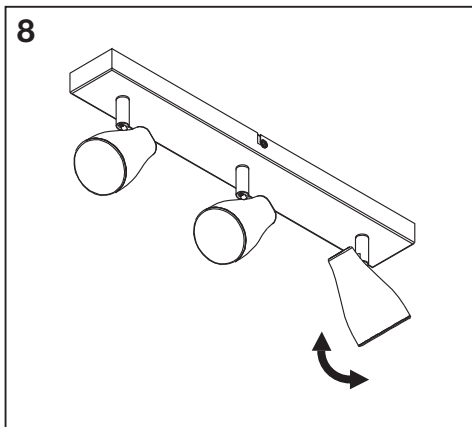

	L	W	H
LED SPOT PEAR 1X4	80	110	92
LED SPOT PEAR 2X4	274	60	131
LED SPOT PEAR 3X4	444	60	131
LED SPOT PEAR 4X4	614	60	131

mm

1

↑ **ON**
↓ **OFF**

2

4058075826458
 4058075826533
 4058075826618

3

LED SPOT PEAR