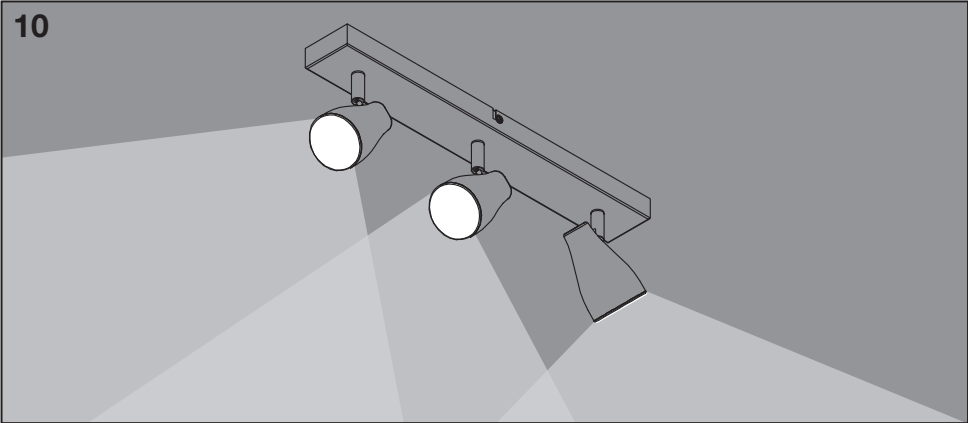

	L	W	H
LED SPOT PEAR 1X4	80	110	92
LED SPOT PEAR 2X4	274	60	131
LED SPOT PEAR 3X4	444	60	131
LED SPOT PEAR 4X4	614	60	131

mm

1

↑ **ON**
↓ **OFF**

2

4058075826458
 4058075826533
 4058075826618

3

LED SPOT PEAR