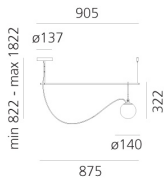

## LUMINAIRE

- Watt: **4W**
- Voltage: **220-240V**
- Delivered lumens output: **257lm**
- CCT: **3000K**
- Efficiency: **80%**
- Efficacy: **64.31lm/W**
- CRI: **0**

## Notes

The glass ball and brass rings can slide along the rod. The light intensity can only be adjusted with dimmable bulbs. Maximum bulb length 80mm. Maximum bulb diameter: 50mm.

## DIMENSIONS

- Length: **cm 90.5**
- Height: **cm 32.2**
- Diameter: **cm 14**
- Base Diameter: **cm 13.7**
- Max Height from ceiling: **cm 182**
- Max Extension Length: **cm 90**
- Glow Wire Test: **850°**