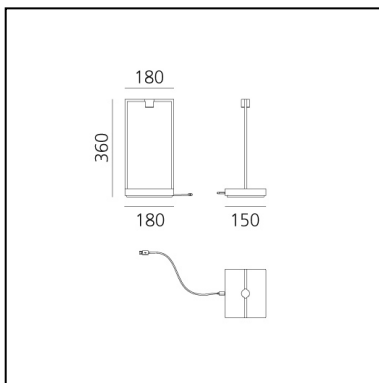

Curiosity 36 - Focus - Black/Brown

Davide Oppizzi

IP20  

LUMINAIRE

- Watt: **1,7W**
- Delivered lumens output: **148lm**
- CCT: **3000K**
- Efficiency: **68%**
- Efficacy: **147.59lm/W**
- CRI: **90**
- Dimmer Typology: **Push button Dimmer**

Notes

Battery life:
Dimmer step 1: 8h
Dimmer step 2: 11h
Dimmer step 3: 26h
3 hrs fast charge

DESCRIPTION

Curiosity is a portable lamp whose shape reveals its natural vocation for showcasing, but at the same time for relations. It highlights spaces where people gather or the objects it can accommodate within the footprint of its base. Neutral and essential in its light structure, it becomes functional by enhancing the content. It is a frame for displaying objects, with its base providing the element that accommodates whatever items you wish to display, illuminated by the small spotlight on the top. Curiosity brings its illuminated space anywhere, and thanks to its long running time it allows you to reinvent everyday lightscapes. It designs freedom dedicated to the individual, adapting to the domestic space, but above all it enables original new scenarios in public spaces. Curiosity creates flexible and mobile displays, it is also a perfect tool for retail spaces, for exhibitions or for restaurants, where it creates an intimate and elegant atmosphere able to follow the changing organisation of spaces.

PRODUCT CODE: 0174110A

FEATURES

- Article Code: **0174110A**
- Colour: **Black/Brown**
- Installation: **Table**
- Material: **Aluminium**
- Series: **Design Collection**
- design by: **Davide Oppizzi**

DIMENSIONS

- Length: **cm 18**
- Width: **cm 15**
- Height: **cm 36**