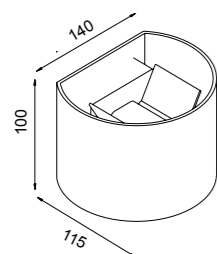

**7650** Corten-Corten  
LED 12W 4000K-1100 lm

**7645** Gris oscuro-Dark grey  
LED 12W 4000K-1100 lm

**7646** Arena Blanco-Sand White  
LED 12W 4000K-1100 lm

Height	Eccentricity, Emax	Beam angle: 103.9 deg( C0_180)	Diameter
4.52m	8.81 - 8.85%		12.57m
1.50m	94.85 - 95.27%		3.83m
7.38m	1.92 - 3.93%		18.86%
2.25m	42.19 - 42.34%		5.75m
11.48m	1.62 - 1.62%		29.33m
3.50m	17.42 - 17.50%		8.94m
13.17m	1.24 - 1.24%		33.52m
4.00m	13.35 - 13.40%		10.22m
16.40m	0.79 - 0.80%		41.90m
5.00m	8.54 - 8.53%		12.71m
21.33m	0.47 - 0.47%		54.47m
6.50m	5.05 - 5.07%		16.66m
22.97m	0.46 - 0.46%		58.66m
7.00m	4.36 - 4.37%		17.88m
26.25m	0.31 - 0.31%		67.04m
8.00m	3.33 - 3.35%		20.43m
29.53m	0.24 - 0.24%		75.42m
9.00m	2.83 - 2.84%		22.99m
32.81m	0.20 - 0.20%		83.89m
10.00m	2.13 - 2.14%		25.54m