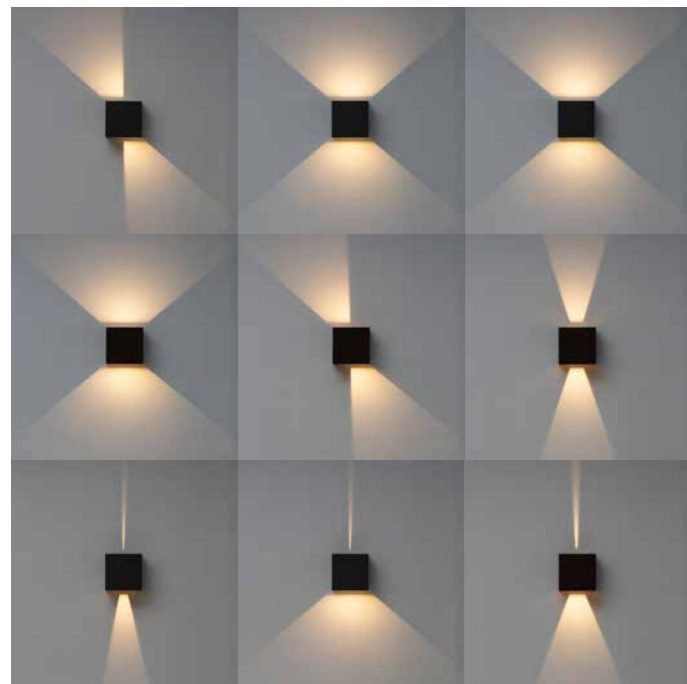

DAVOS XL

3000K