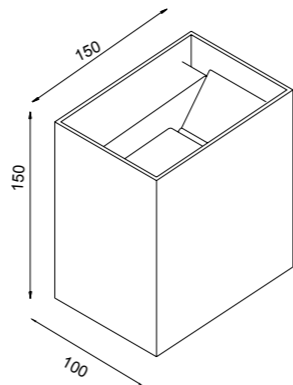

7654 Corten-Corten
LED 20W 4000K 1830 lm