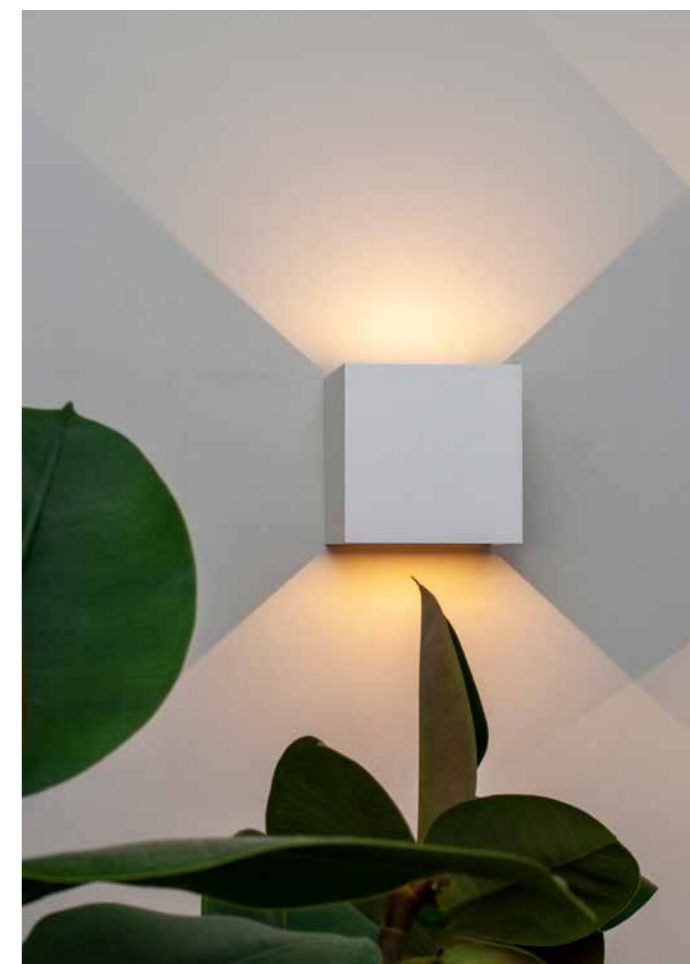

DAVOS

3000K

Aplique exterior-Wall light outdoor

6520 Gris oscuro-Dark grey
LED 12W 3000K-1100 lm

6521 Arena Blanco-Sand White
LED 12W 3000K-1100 lm

6524 Negro Arena-Sand black
LED 12W 3000K-1100 lm

6527 Corten-Corten
LED 12W 3000K-1100 lm

6522 Gris oscuro-Dark grey
LED 12W 3000K-1100 lm

6523 Arena Blanco-Sand White
LED 12W 3000K-1100 lm

Aluminio-Aluminium 100-240V~50/60Hz