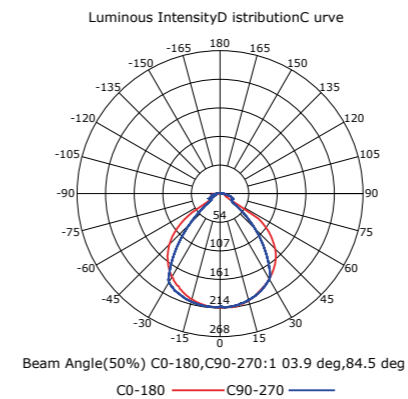

**7650** Corten-Corten  
LED 12W 4000K-1100 lm

**7645** Gris oscuro-Dark grey  
LED 12W 4000K-1100 lm

**7646** Arena Blanco-Sand White  
LED 12W 4000K-1100 lm

Height	Eccentricity, Emax	Beam angle: 103.9 deg( C0_180)	Diameter
4.52m	8.81 - 8.85%		12.57m
1.50m	94.85 - 95.27%		3.83m
7.38m	1.92 - 3.93%		18.86%
2.25m	42.19 - 42.34%		5.75m
11.48m	1.62 - 1.62%		29.33m
3.50m	17.42 - 17.50%		8.94m
13.17m	1.24 - 1.24%		33.52m
4.00m	13.35 - 13.40%		10.22m
16.40m	0.79 - 0.80%		41.90m
5.00m	8.54 - 8.53%		12.71m
21.33m	0.47 - 0.47%		54.47m
6.50m	5.05 - 5.07%		16.66m
22.97m	0.46 - 0.46%		58.66m
7.00m	4.36 - 4.37%		17.88m
26.25m	0.31 - 0.31%		67.04m
8.00m	3.33 - 3.35%		20.43m
29.53m	0.24 - 0.24%		75.42m
9.00m	2.83 - 2.84%		22.99m
32.81m	0.20 - 0.20%		83.89m
10.00m	2.13 - 2.14%		25.54m