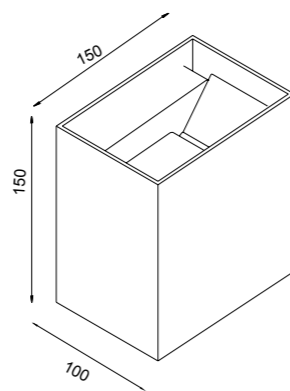

7435 Gris oscuro-Dark grey
LED 20W 3000K 1830 lm