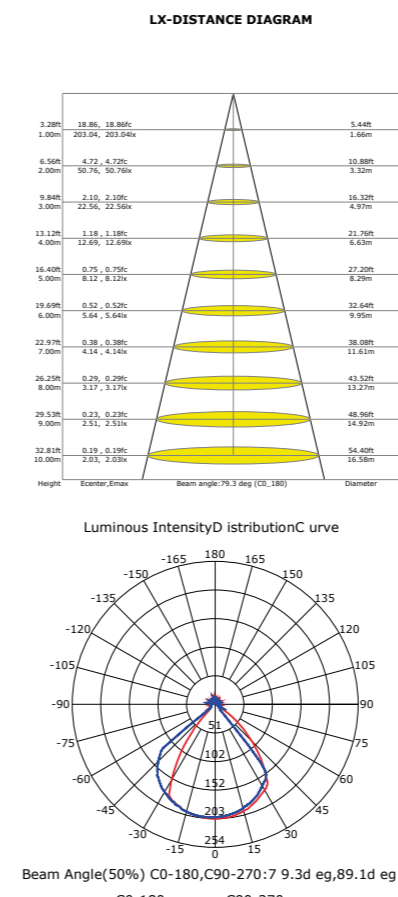

DAVOS

3000K

Aplique exterior-Wall light outdoor

6520 Gris oscuro-Dark grey
LED 12W 3000K-1100 lm

6521 Arena Blanco-Sand White
LED 12W 3000K-1100 lm

6524 Negro Arena-Sand black
LED 12W 3000K-1100 lm

6527 Corten-Corten
LED 12W 3000K-1100 lm

6522 Gris oscuro-Dark grey
LED 12W 3000K-1100 lm

6523 Arena Blanco-Sand White
LED 12W 3000K-1100 lm

Aluminio-Aluminium 100-240V~50/60Hz