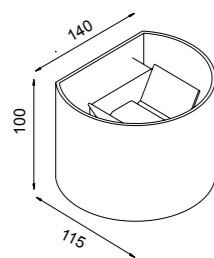

Aluminio-Aluminium 100-240V~50/60Hz