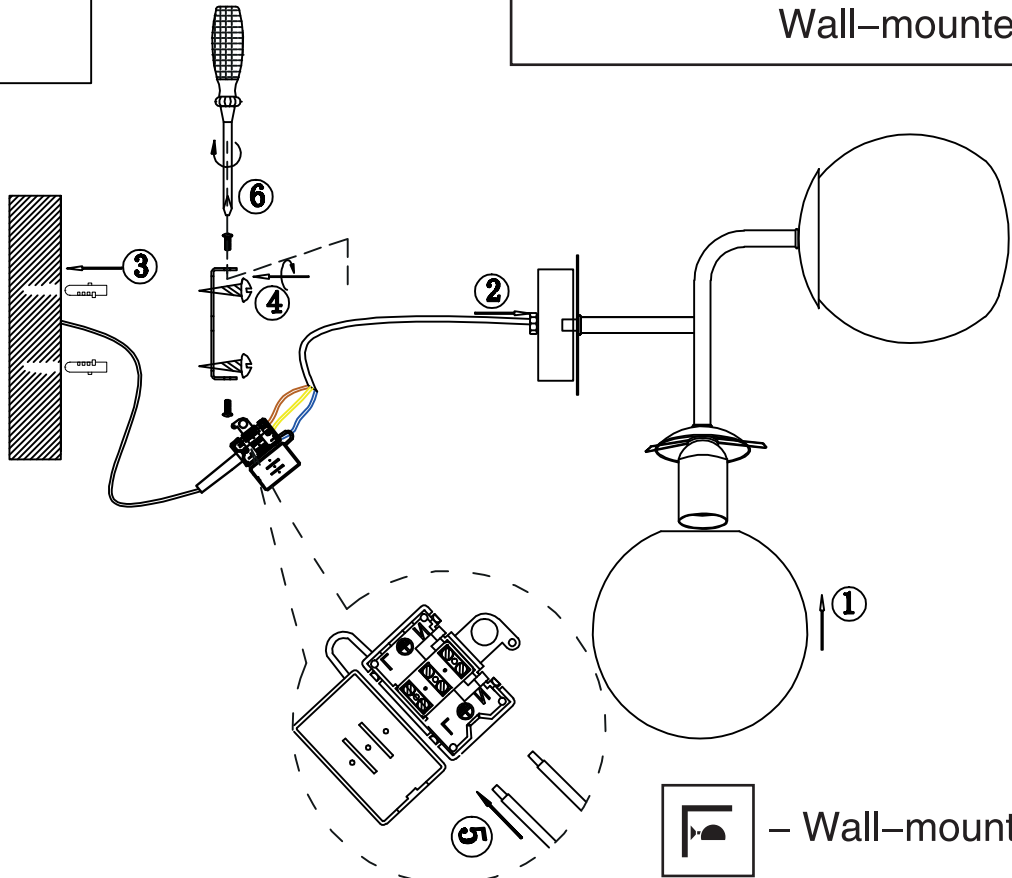

Instruction

Collection: Modern
Series: Erich
Model: MOD221-WL-02-G
Wall-mounted

2 x E14 (40w)

MAYTONI
DECORATIVE LIGHTING

www.maytoni.de