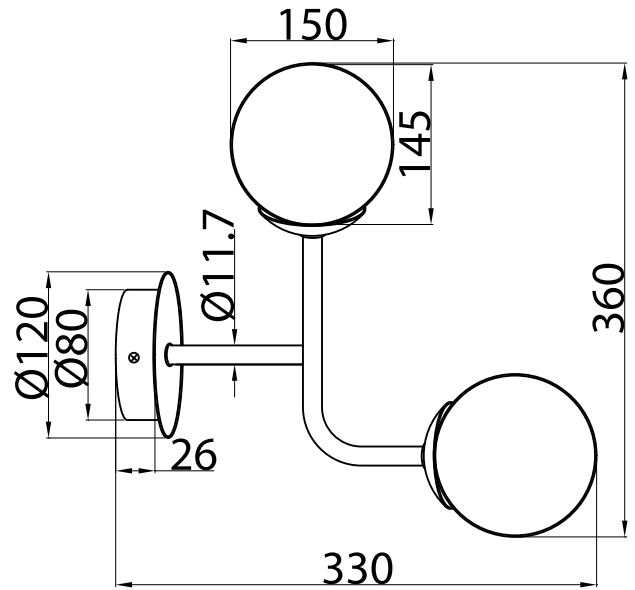

Instruction

Collection: Modern
Series: Erich
Model: MOD221-WL-02-G
Wall-mounted

2 x E14 (40w)

MAYTONI
DECORATIVE LIGHTING

www.maytoni.de