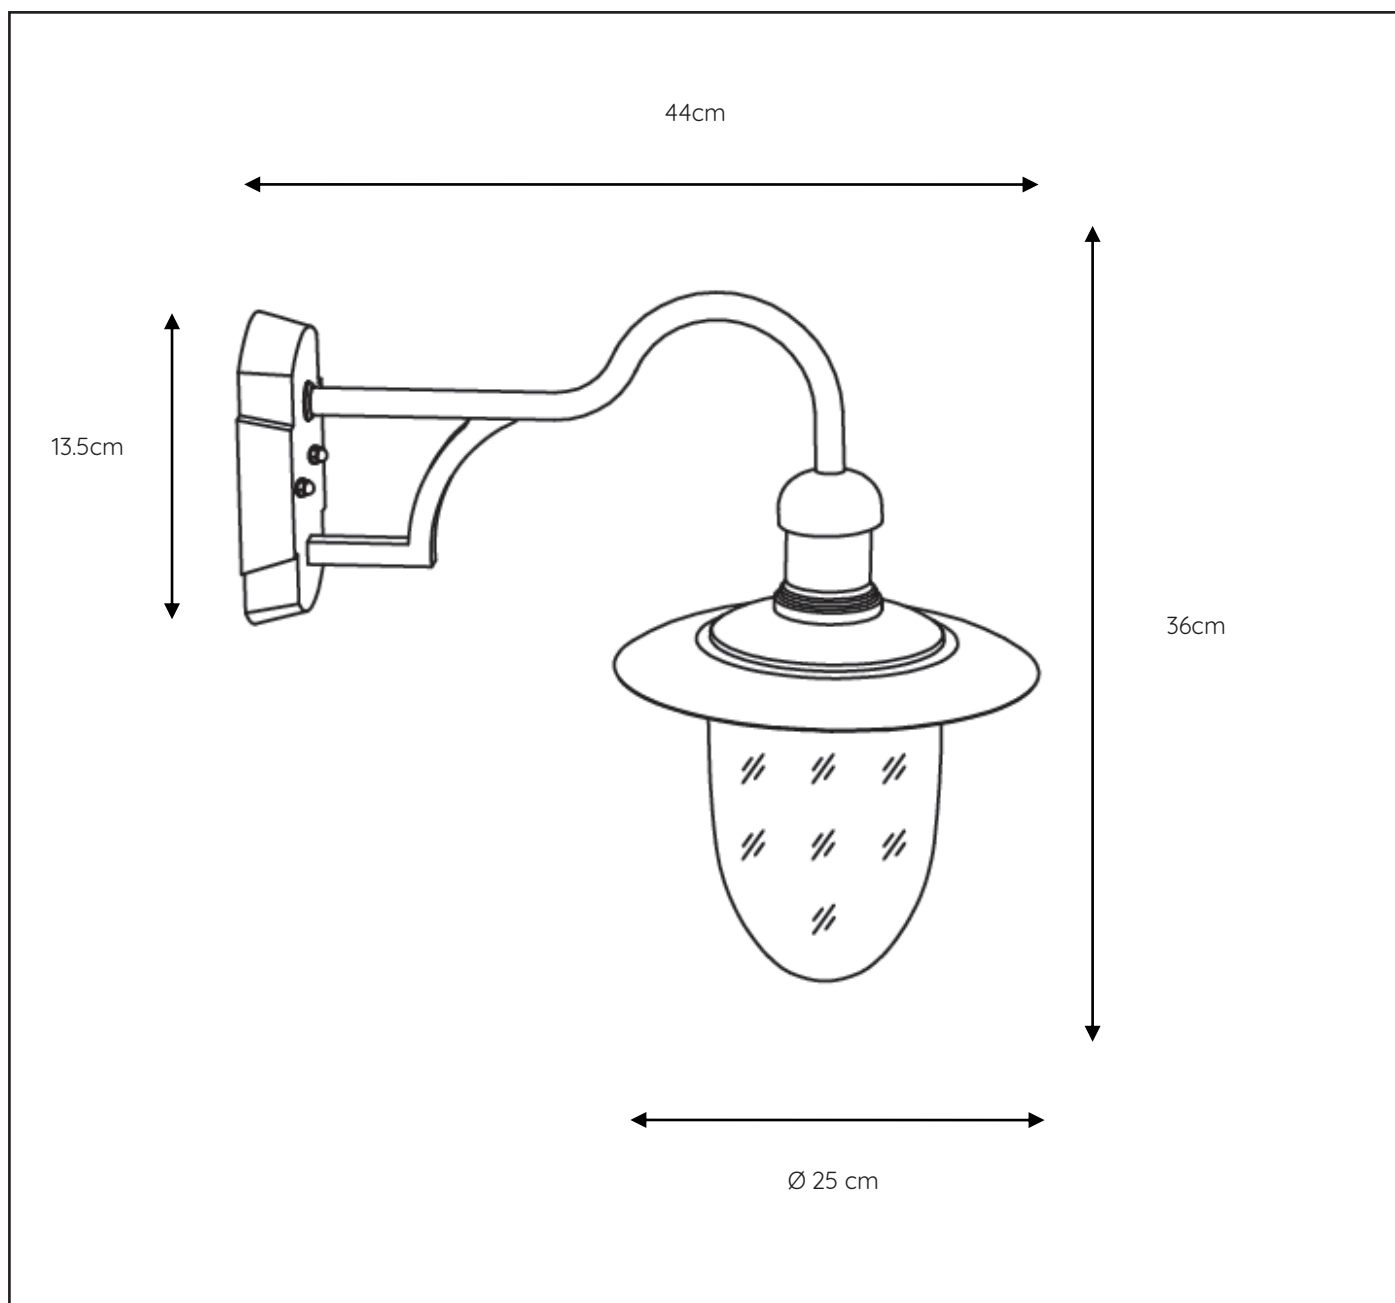

ARUBA

Item number : 11871/01/30

EAN code : 5 411212113498

Item number : 11871/01/97

EAN code : 5 411212113481

For more specifications, dimensions please visit

www.lucide.com