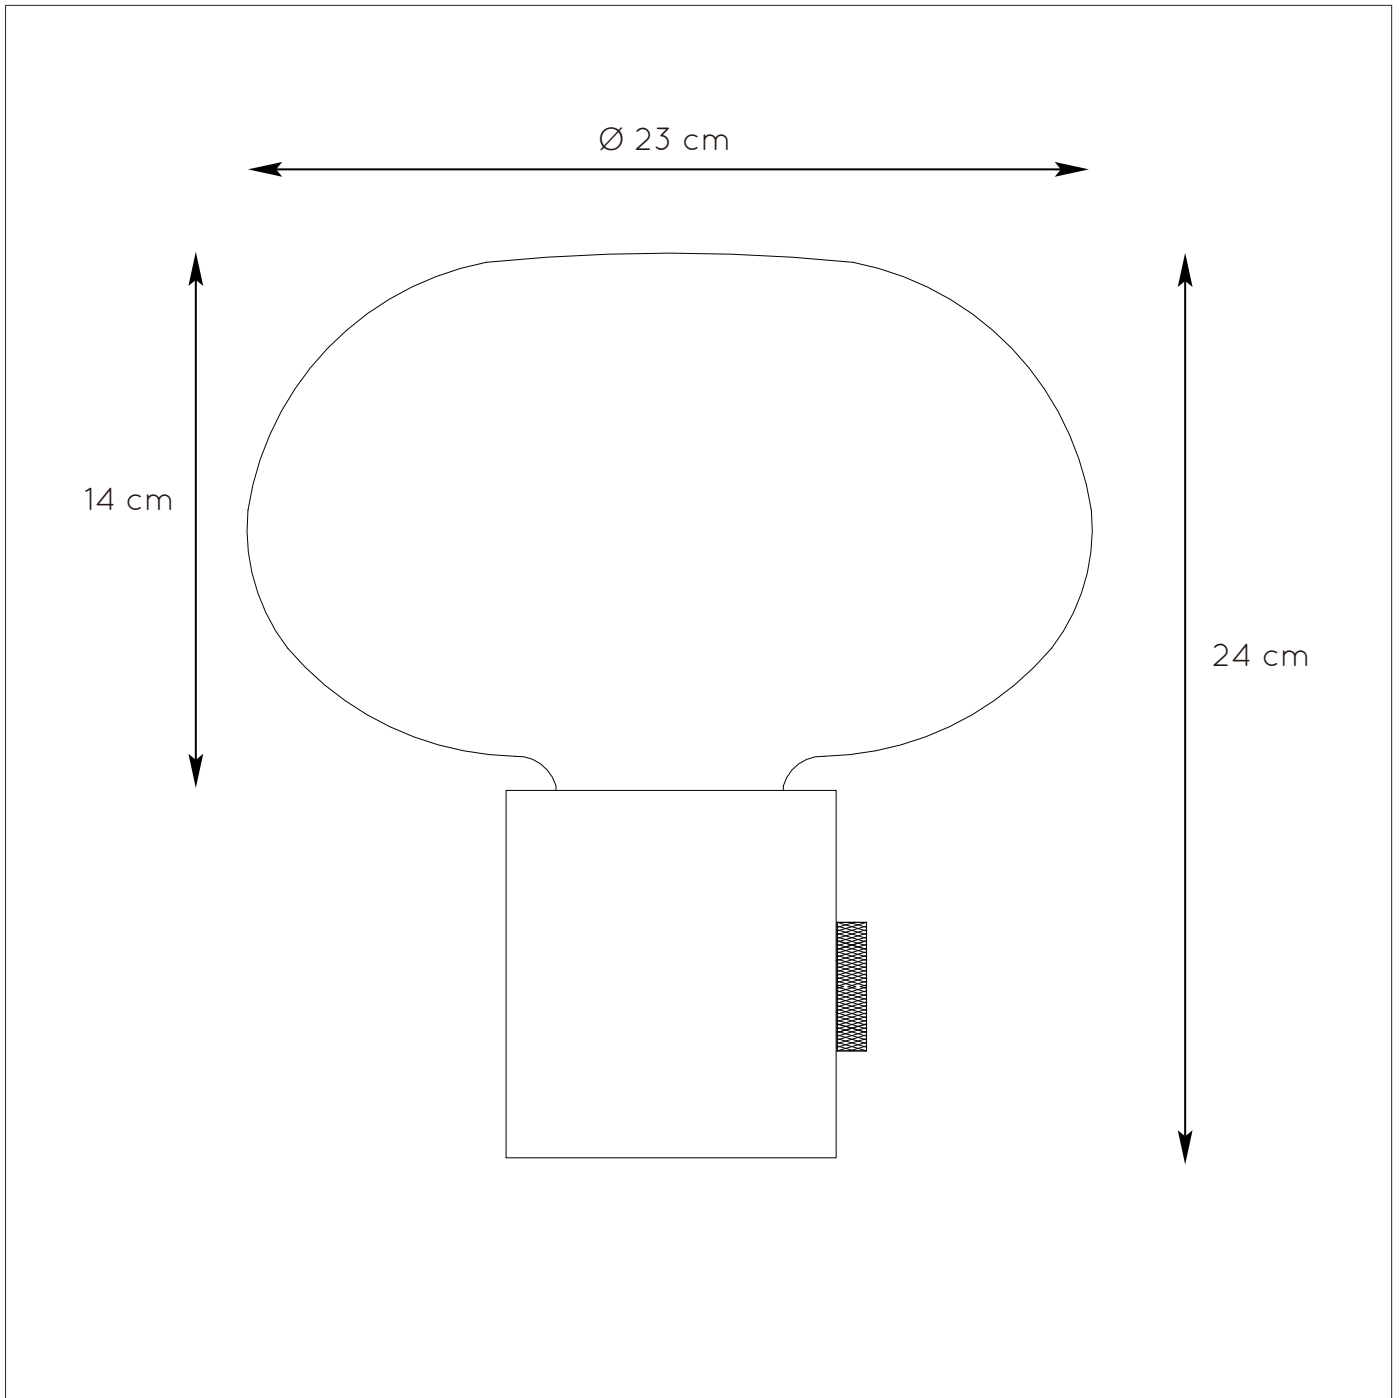

CHARLIZE

Item number : 03520/01/62

EAN code : 5411212030993

Item number : 03520/01/65

EAN code : 5411212031006

For more specifications, dimensions please visit

www.lucide.com