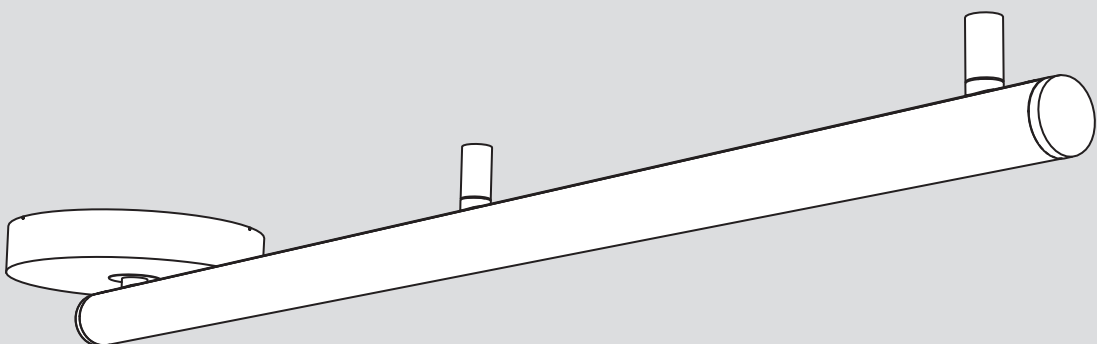

Artemide®

Alphabet of Light Linear 120/180/240

design
BIG

i

120-180

240

1

2