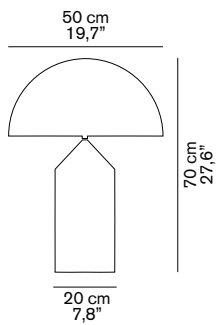

ATOLLO 233

Vico Magistretti
1977

Table lamp in aluminium giving direct light, with universal dimmer.

DIMENSIONS

MATERIALS

metal

COLORS

white	RAL9003
external black inner white	RAL9005 RAL9003
external satin gold inner white	RAL9003
external satin bronze inner white	RAL9003

black cable

PACKAGING

Reflector

dimensions 58x58x35 cm/22,8"x22,8"x13,8"
volume 0,117 m³/4,13 ft³
weight 2,5 kg/5,51 lb

Base

dimensions 32x32x86 cm/12,6"x12,6"x33,9"
volume 0,088 m³/3,11 ft³
weight 6,5 kg/14,33 lb

TYPE

indoor - table lamp

PHOTOMETRIC CURVE