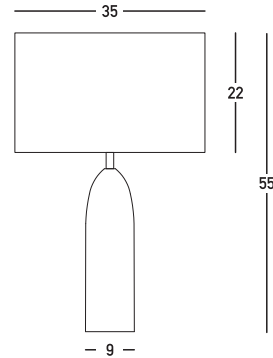

Product Data Sheet

Date: 18/11/2025
Zambelis Lights

Code 25428

Color: White Shade

Natural Stone

Physical Specifications

Luminaire Type	Indoor Table Lights
Color	Natural Stone-White Shade
Material	Stone - Fabric Shade
IP	20
Warranty	3 Years

Dimensions Reference

Overall Dimensions	Ø: 35cm H: 55cm
Shade	Ø: 35cm H: 22cm
Cable & Wires	150cm Black Cable Available
Cutting Hole	None
Depth Required	None

Illumination Data

Color Temperature	N/A
Cri	N/A
Lumen Output	N/A
Beam Angle	N/A
UGR	N/A
Energy Efficiency Class	N/A
Indicative Lifetime	N/A
Mc Adam	N/A

Electrical Specifications

Input Voltage	220-240V
Operating Frequency	50/60Hz
Power	40W MAX
Light Source	1x E27 Bulb (not included)
Dimming Options	None
Safety Class	II

Packing Info

Package Size	L: 36cm W: 36cm H: 38.5cm
Gross Weight	4.6kg

Product Description

Table Light 1xE27 MAX 40W
Natural Stone - White Fabric Shade