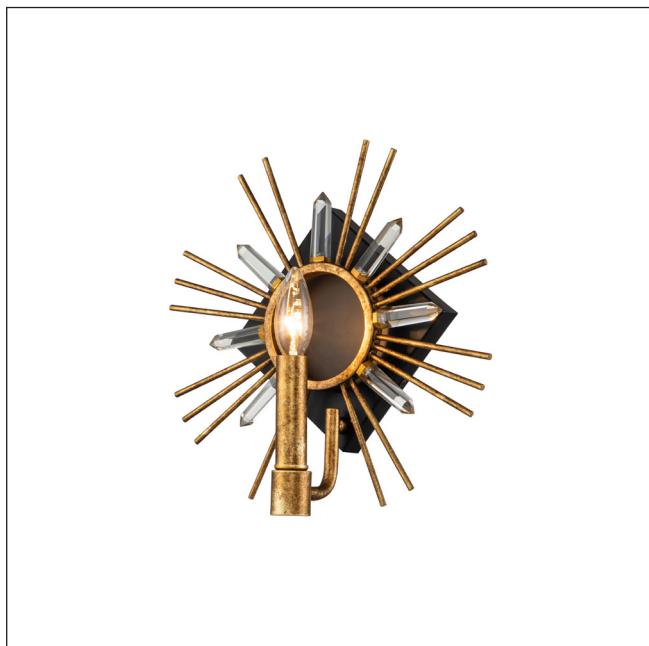

MODEL: Sun King 1lt Wall Light - Gold Leaf

The 1 light Sun King wall light is a modern star bust design that is finished in gold leaf, accented with K9 cut glass crystals to catch the light. It is mounted on a black diamond back plate is a piece of wall art as well as a functional ambient light.

1. Stock Code	GN-SUN-KING-1-G	16. Overall Depth (mm)	127mm
2. Product Type	Wall Light	17. Minimum Drop (mm)	
4. Family	Sun King	18. Maximum Drop (mm)	
5. Finish	Gold Leaf	19. Chain/extension rods	
6. IP Rating		20. Ceiling Pan Width/Diameter	
7. Class	Class I	21. Net Weight (kg)	1.04
8. Voltage	220-240v 50hz	22. Gross Weight (kg)	1.64
9. Max. Wattage	40W	23. Back Plate Height (mm)	
10. Lamp Holder Type	E14	24. Back Plate Width (mm)	
11. No. of Lamps	1	25. Base Plate Projection (mm)	
12. Lamp Supplied	No	26. Build Materials	Steel, K9 Cut Glass
13. Lumen Output		27. Box Dimensions	38 x 17 x 38 cm
14. Overall Width-Diameter (mm)	318mm	28. Barcode	5024005020226
15. Overall Height (mm)	305mm	29. Guarantee	general 2 year guarantee