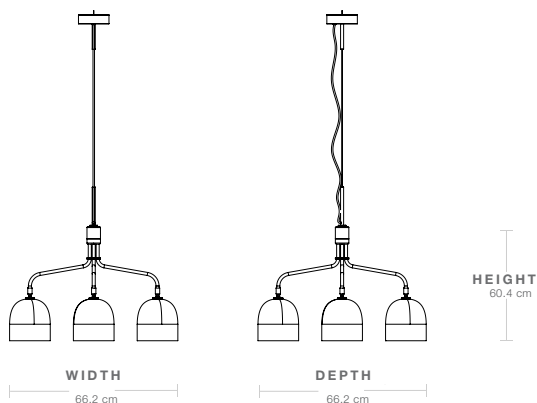

Materials & Finishes

SHADE FINISH

Bone China

BASE FINISH

Gunmetal, Brass Polished

CANOPY FINISH	Gunmetal
	
CORD SHAPE	Round
CORD COLOR	Black
MATERIALS	Bone China Shade, Gunmetal Arms, Brass Polished Detail, Gunmetal Canopy

Dimensions

LAMP WIDTH	66.20 cm
LAMP DEPTH	66.20 cm
LAMP HEIGHT	60.40 cm
SHADE WIDTH	16 cm
SHADE DEPTH	16 cm
SHADE HEIGHT	16.40 cm
CANOPY WIDTH	12.00 cm
CANOPY DEPTH	12.00 cm
CANOPY HEIGHT	13.50 cm
CORD LENGTH	350 cm

Weight

TOTAL WEIGHT	6.420 kg
SHADES WEIGHT	4.160 kg

Number of parcels	1
PACKAGING LENGTH	75 cm
PACKAGING WIDTH	52 cm

PACKAGING HEIGHT	60 cm
PACKAGING WEIGHT	4.660 kg
GROSS WEIGHT	12.040 kg

Electrical Specifications

BULB SOCKET	E14
RECOMMENDED BULB	4*4W LED, 800-900 lm
VOLTAGE	240V
BULB INCLUDED	No

Test & Certifications

CERTIFICATION	  
ISOLATION CLASS	II
IP CLASSIFICATION	20

SPARE PARTS	Item	Item Number
	Howard Shade, Ø16 (Bone China (White / Shiny) - Bone China)	10046809