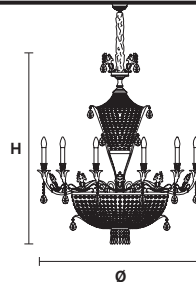

VE 803/13+6

Suspension

TECHNICAL INFORMATION

Ø 100 cm / 39.40"
 H 130 cm / 51.18"
 W 35 kg / 77.16 lb

LIGHTING SYSTEM

13×E14×40 W max
 6×E27×60 W max
 (not included).

Telaio in ottone dorato e pendagli in cristallo o cristallo Swarovski.

Solid brass gold plated frame, crystal pendants or Swarovski crystal.

G03
 Shiny gold

VE 803/13+6

Suspension

TECHNICAL INFORMATIONS

Ø 100 cm / 39.40"
 H 130 cm / 51.18"
 W 35 kg / 77.16 lb

LIGHTING SYSTEM

13×E12×40 W max
 6×E26×60 W max
 (not included).

Telaio in ottone dorato e pendagli in cristallo o cristallo Swarovski.

Solid brass gold plated frame, crystal pendants or Swarovski crystal.

G03
 Shiny gold