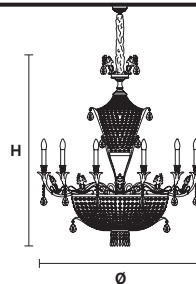

VE 803/13+6

Suspension

TECHNICAL INFORMATION

Ø 100 cm / 39.40"
 H 130 cm / 51.18"
 W 35 kg / 77.16 lb

LIGHTING SYSTEM

13×E14×40 W max
 6×E27×60 W max
 (not included).

Telaio in ottone dorato e pendagli in cristallo o cristallo Swarovski.

Solid brass gold plated frame, crystal pendants or Swarovski crystal.

G03
 Shiny gold

VE 803/13+6

Suspension

TECHNICAL INFORMATIONS

Ø 100 cm / 39.40"
 H 130 cm / 51.18"
 W 35 kg / 77.16 lb

LIGHTING SYSTEM

13×E12×40 W max
 6×E26×60 W max
 (not included).

Telaio in ottone dorato e pendagli in cristallo o cristallo Swarovski.

Solid brass gold plated frame, crystal pendants or Swarovski crystal.

G03
 Shiny gold