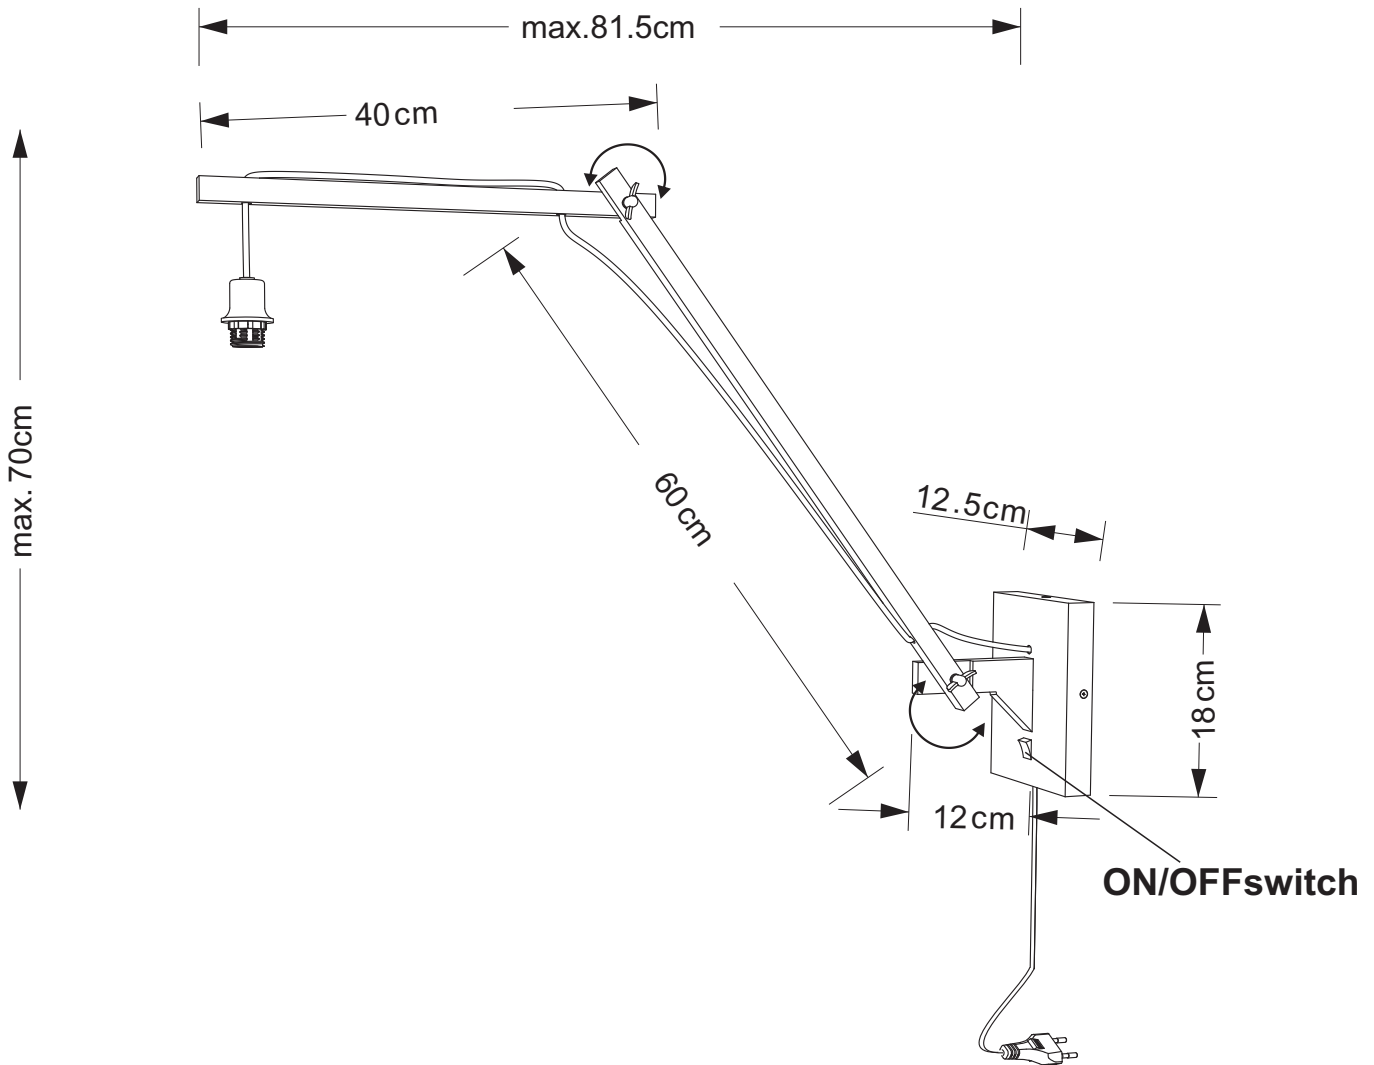

GOOD& MOJO

- Technical drawing & packing details -

ANDES/W3/B ANDES/W3/N

PACKING DETAILS

Box size: 17 X 7.5 X 62.5 CM

Total cbm: 0.008cbm

G.w.: 0.8 KGS

N.w.: 1 KGS

Number of boxes: 1 pc