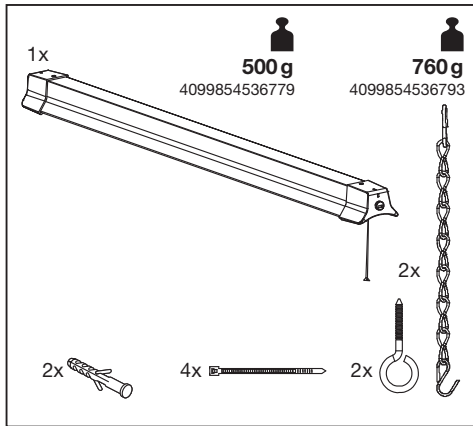

OFFICE LINE CURVE SUSPENSION