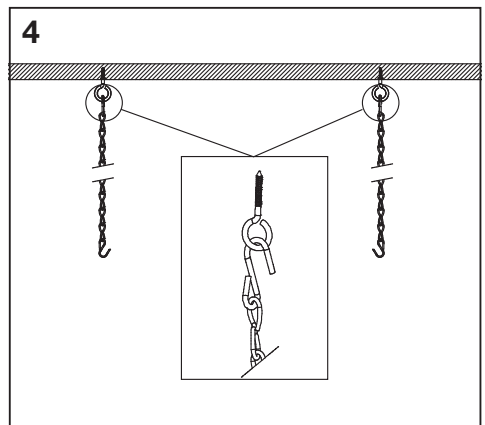

OFFICE LINE CURVE SUSPENSION