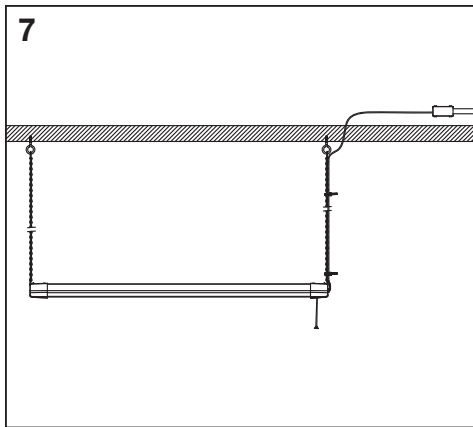

OFFICE LINE CURVE SUSPENSION