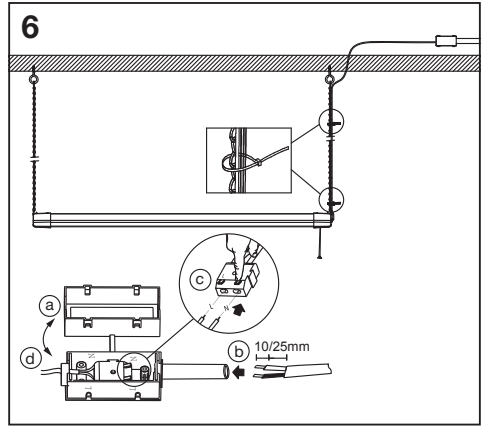

OFFICE LINE CURVE SUSPENSION