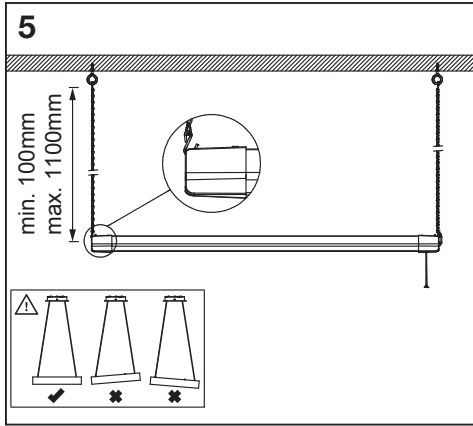

OFFICE LINE CURVE SUSPENSION