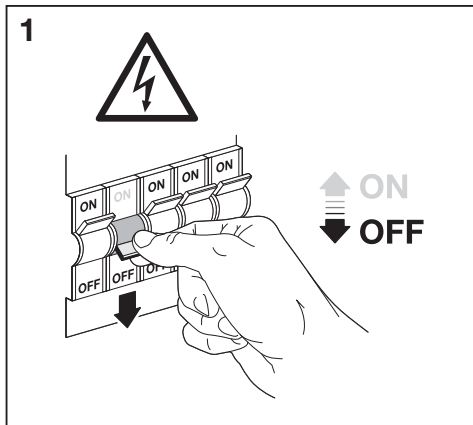

OFFICE LINE CURVE SUSPENSION