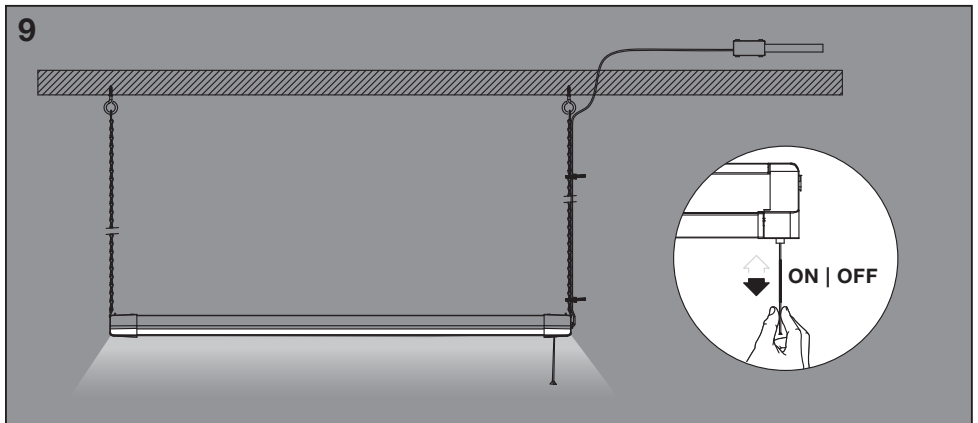

OFFICE LINE CURVE SUSPENSION