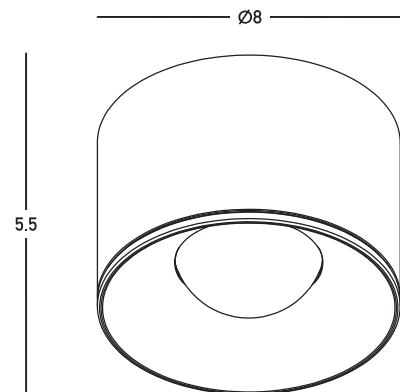

Product Data Sheet

Date: 10/02/2023
www.zambelislights.gr

Code S131

Color: Sandy Black

Outdoor Lighting

Power	12W
Voltage	220-240V
Operating Frequency	50/60Hz
Color Temperature	3000K
Lumen	1000Lm
Cri	80
IP	54
Dimensions	Ø: 8cm L: 5.5cm
Beam Angle	120°
Material	Aluminum

Description

LED Ceiling Spot light made of aluminum, in a sandy black finish.

5213010019787

www.zambelislights.gr | www.zambelislights.com