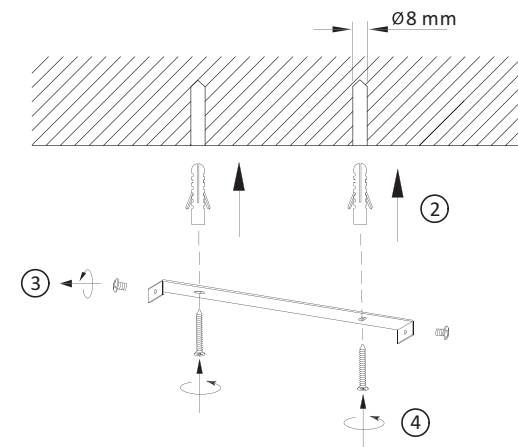

15.000x

< 0,5 s

837363

230V/50Hz~

LED 2x LED-Board 24V DC/28W

4

5

6