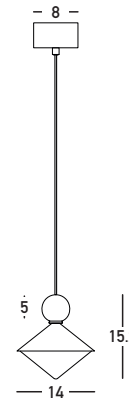

# Product Data Sheet

Date: 30/10/2025  
Zambelis Lights

**Code 25100**

Color: Brass

Beige Red

## Dimensions Reference

Overall Dimensions	Ø: 14cm H: 15.2cm
Base	Ø: 8cm H: 4.5cm
Cable & Wires	300cm Cable Adjustable
Cutting Hole	None
Depth Required	None

## Illumination Data

Color Temperature	3000K
Cri	90
Lumen Output	620Lm
Beam Angle	120° in a sphere
UGR	N/A
Energy Efficiency Class	G
Indicative Lifetime	L70B50 30000h
Mc Adam	SDCM<5

## Packing Info

Package Size	L: 30cm W: 21cm H: 21cm
Gross Weight	0.8kg